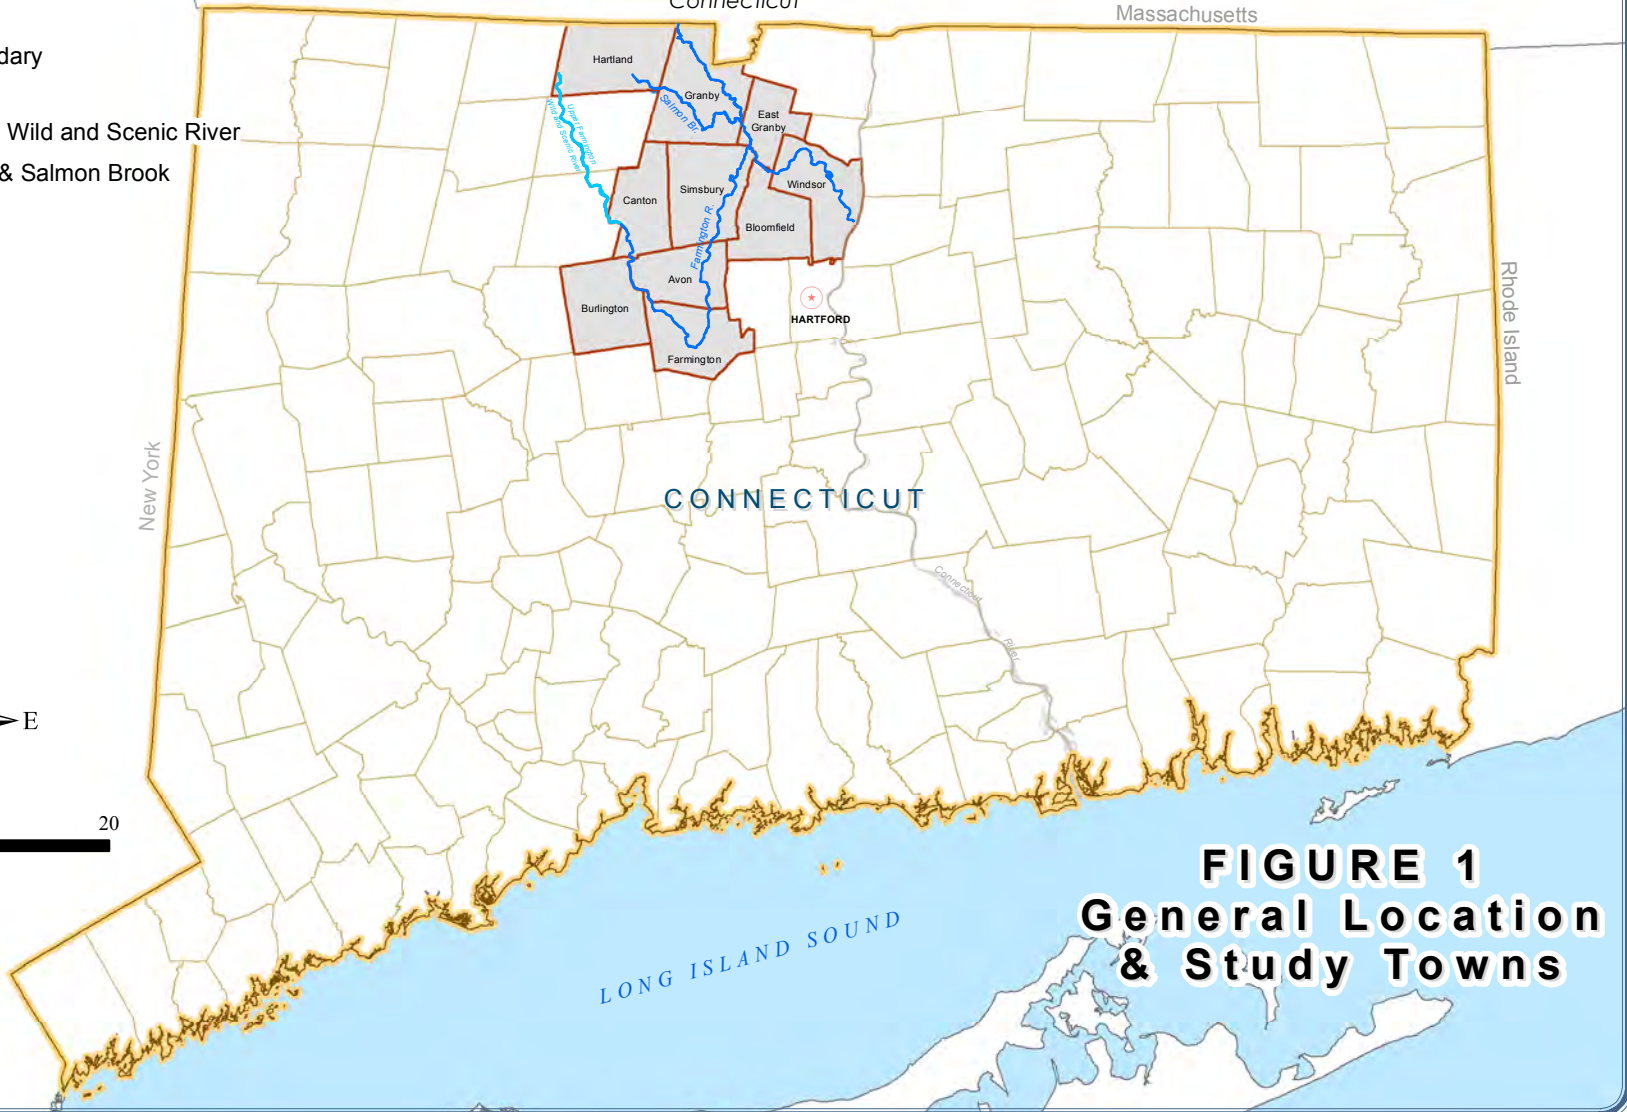

LOWER FARMINGTON RIVER / SALMON BROOK

Wild and Scenic Study

Avon, Bloomfield, Burlington, Canton, East Granby, Farmington,
Granby, Hartland, Simsbury and Windsor
Connecticut

LEGEND

- Connecticut Boundary
- Study Towns
- Upper Farmington Wild and Scenic River
- Farmington River & Salmon Brook

FIGURE 1
General Location
& Study Towns