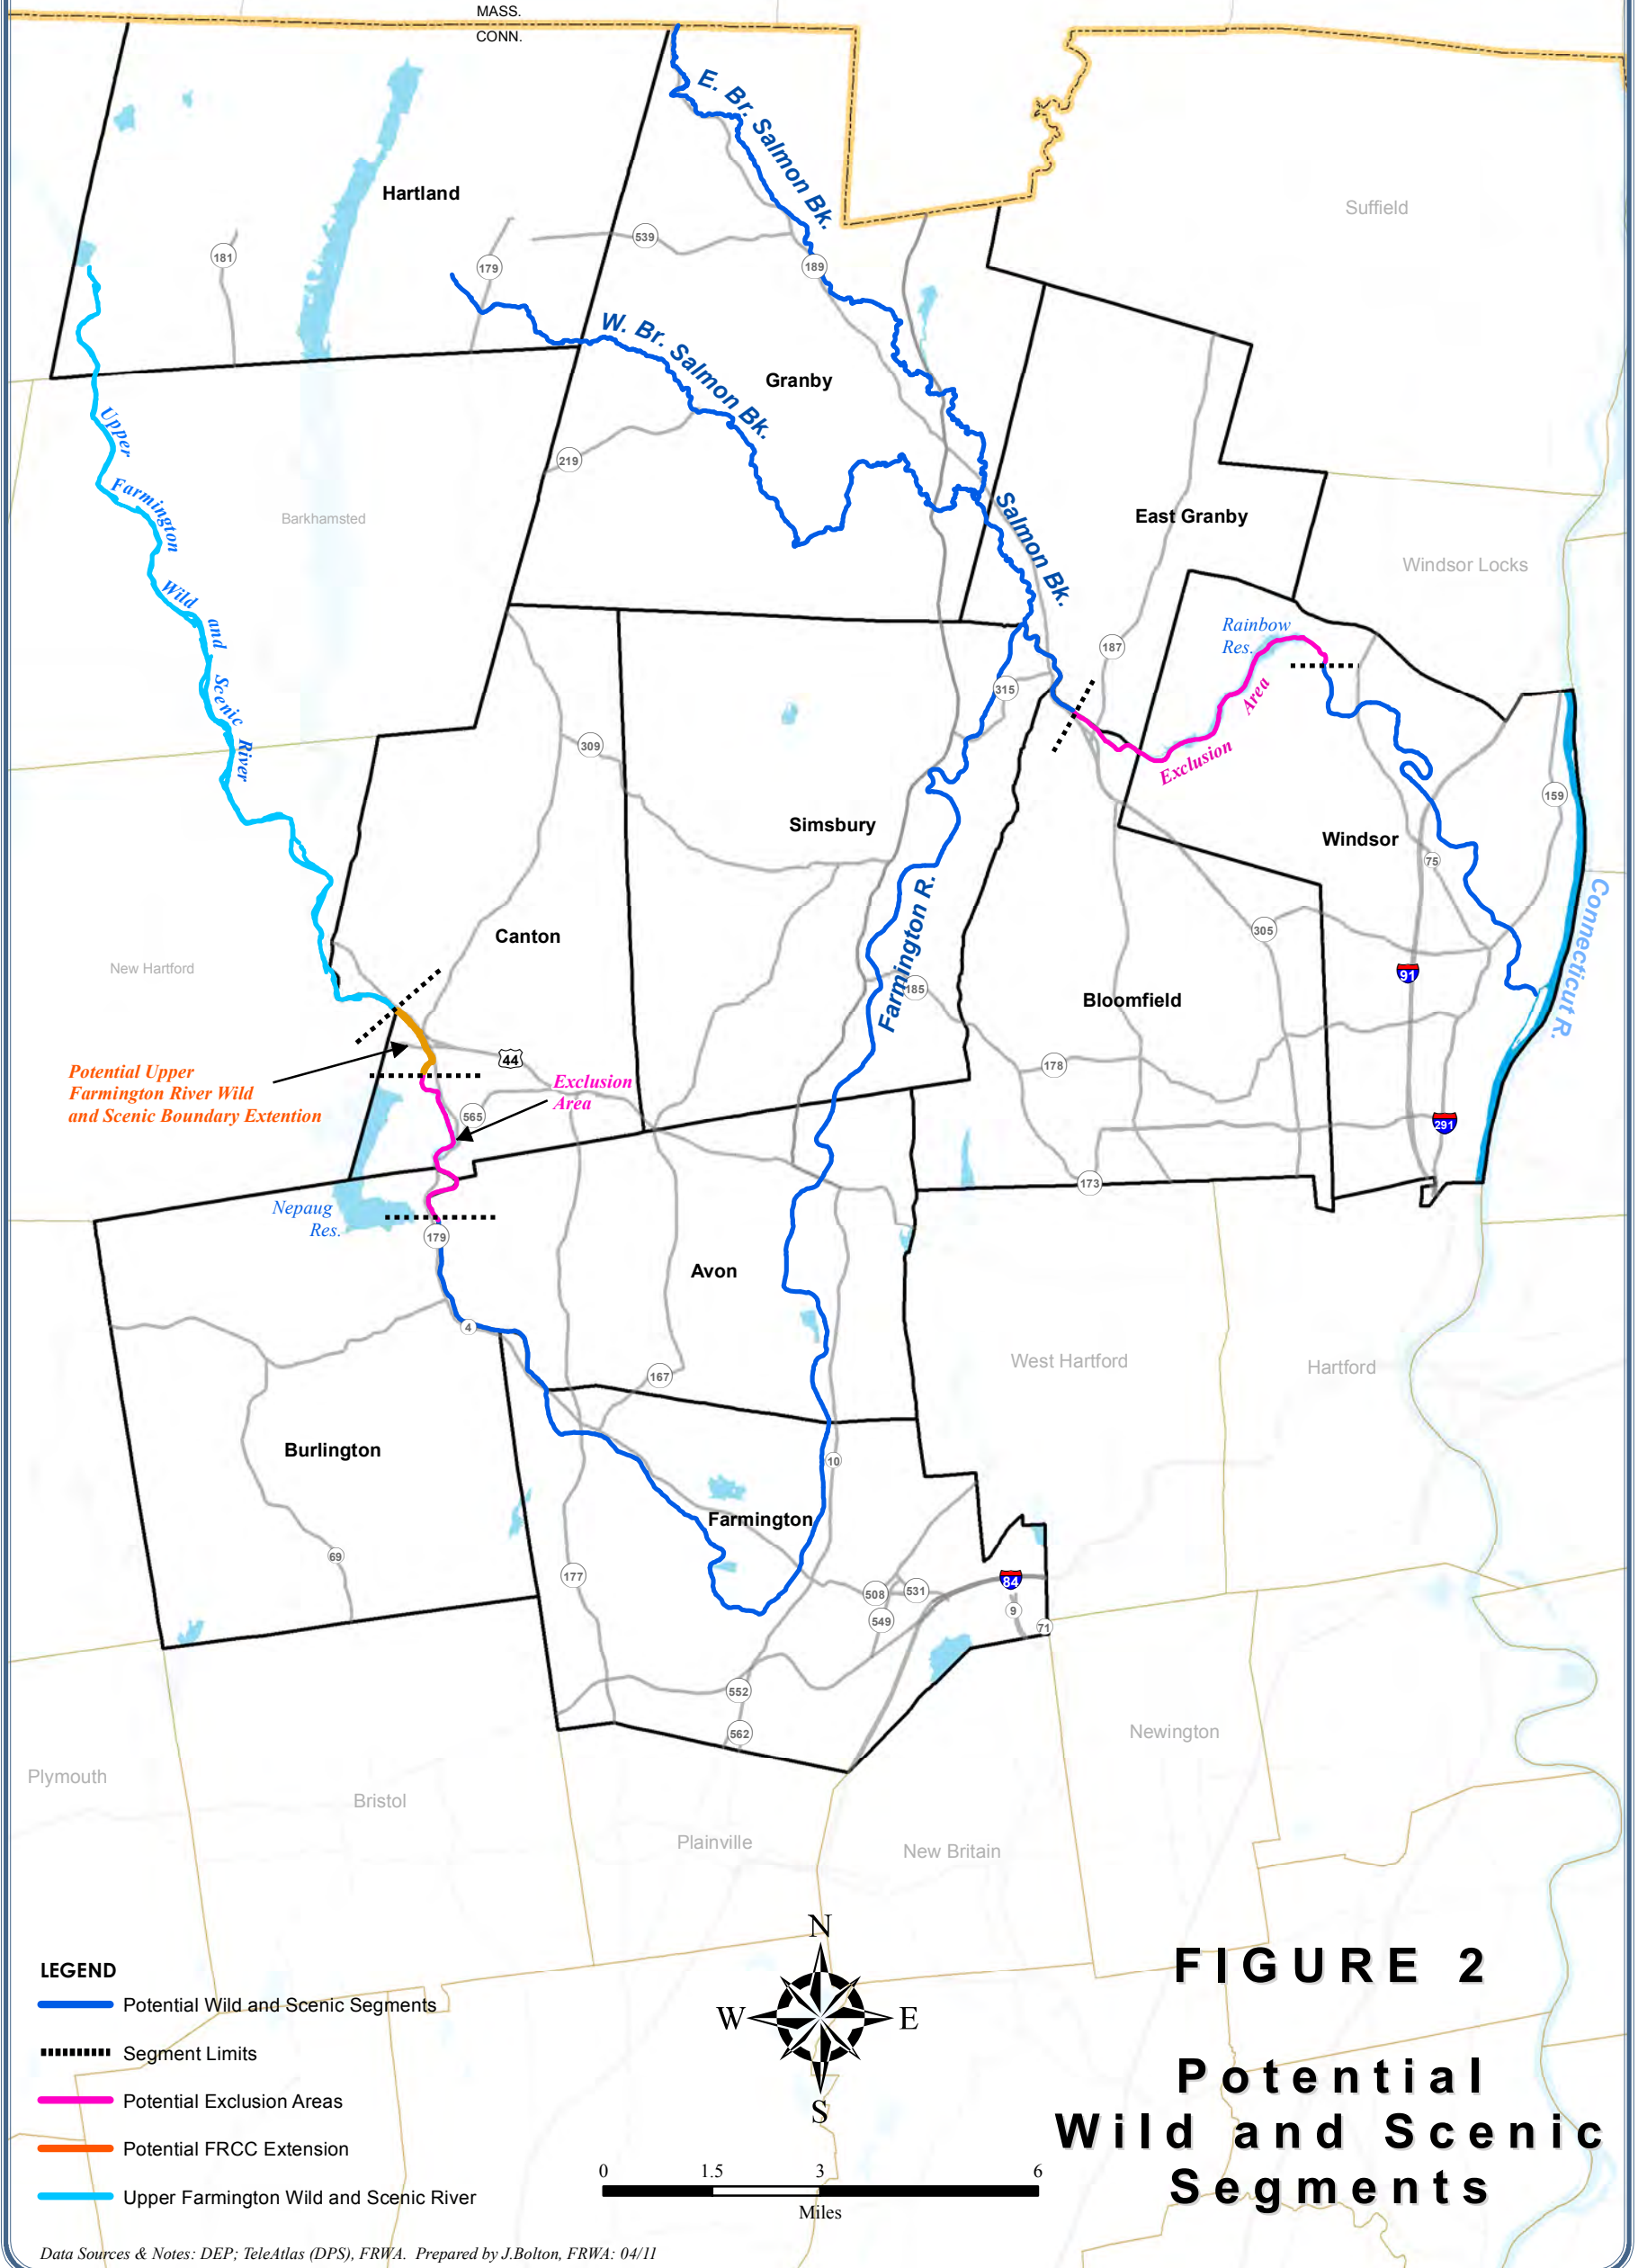

# LOWER FARMINGTON RIVER / SALMON BROOK

## Wild and Scenic Study

Avon, Bloomfield, Burlington, Canton, East Granby, Farmington, Granby, Hartland, Simsbury and Windsor Connecticut

### FIGURE 2

## Potential Wild and Scenic Segments

Data Sources & Notes: DEP; TeleAtlas (DPS), FRWA. Prepared by J.Bolton, FRWA: 04/11