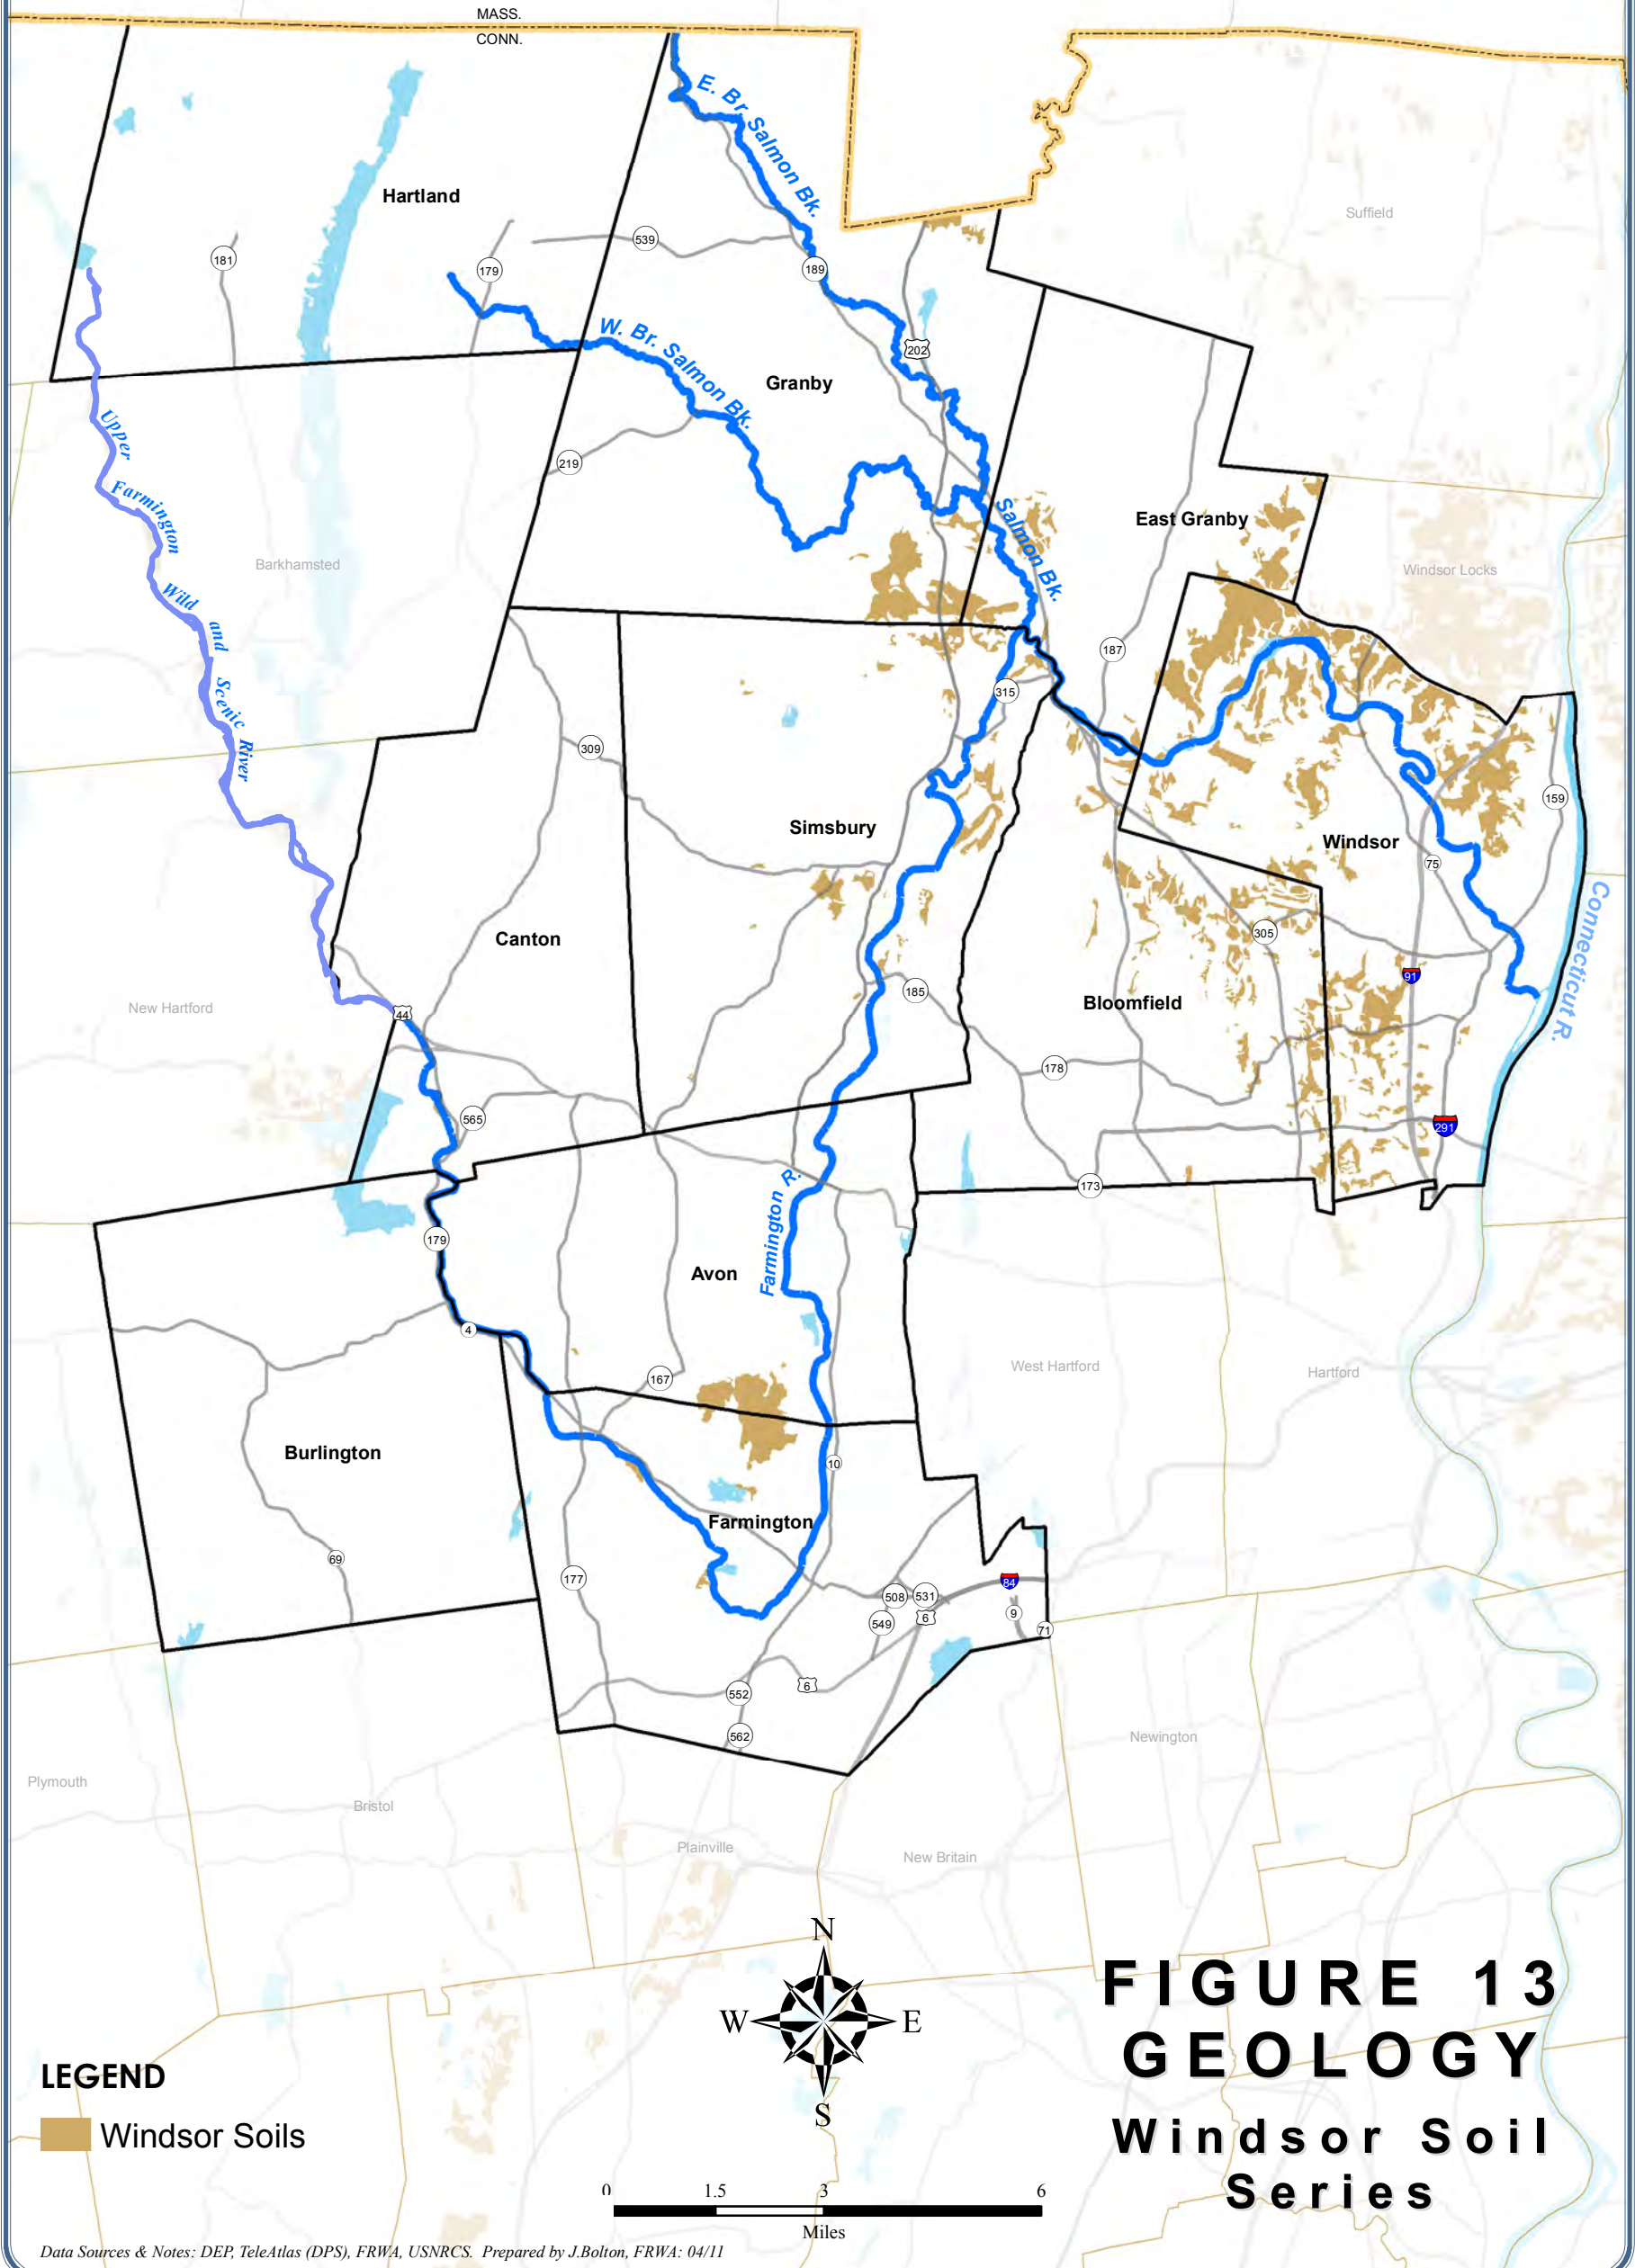

LOWER FARMINGTON RIVER / SALMON BROOK

Wild and Scenic Study

Avon, Bloomfield, Burlington, Canton, East Granby, Farmington,
Granby, Hartland, Simsbury and Windsor
Connecticut

Data Sources & Notes: DEP, TeleAtlas (DPS), FRWA, USNRCS. Prepared by J. Bolton, FRWA: 04/11