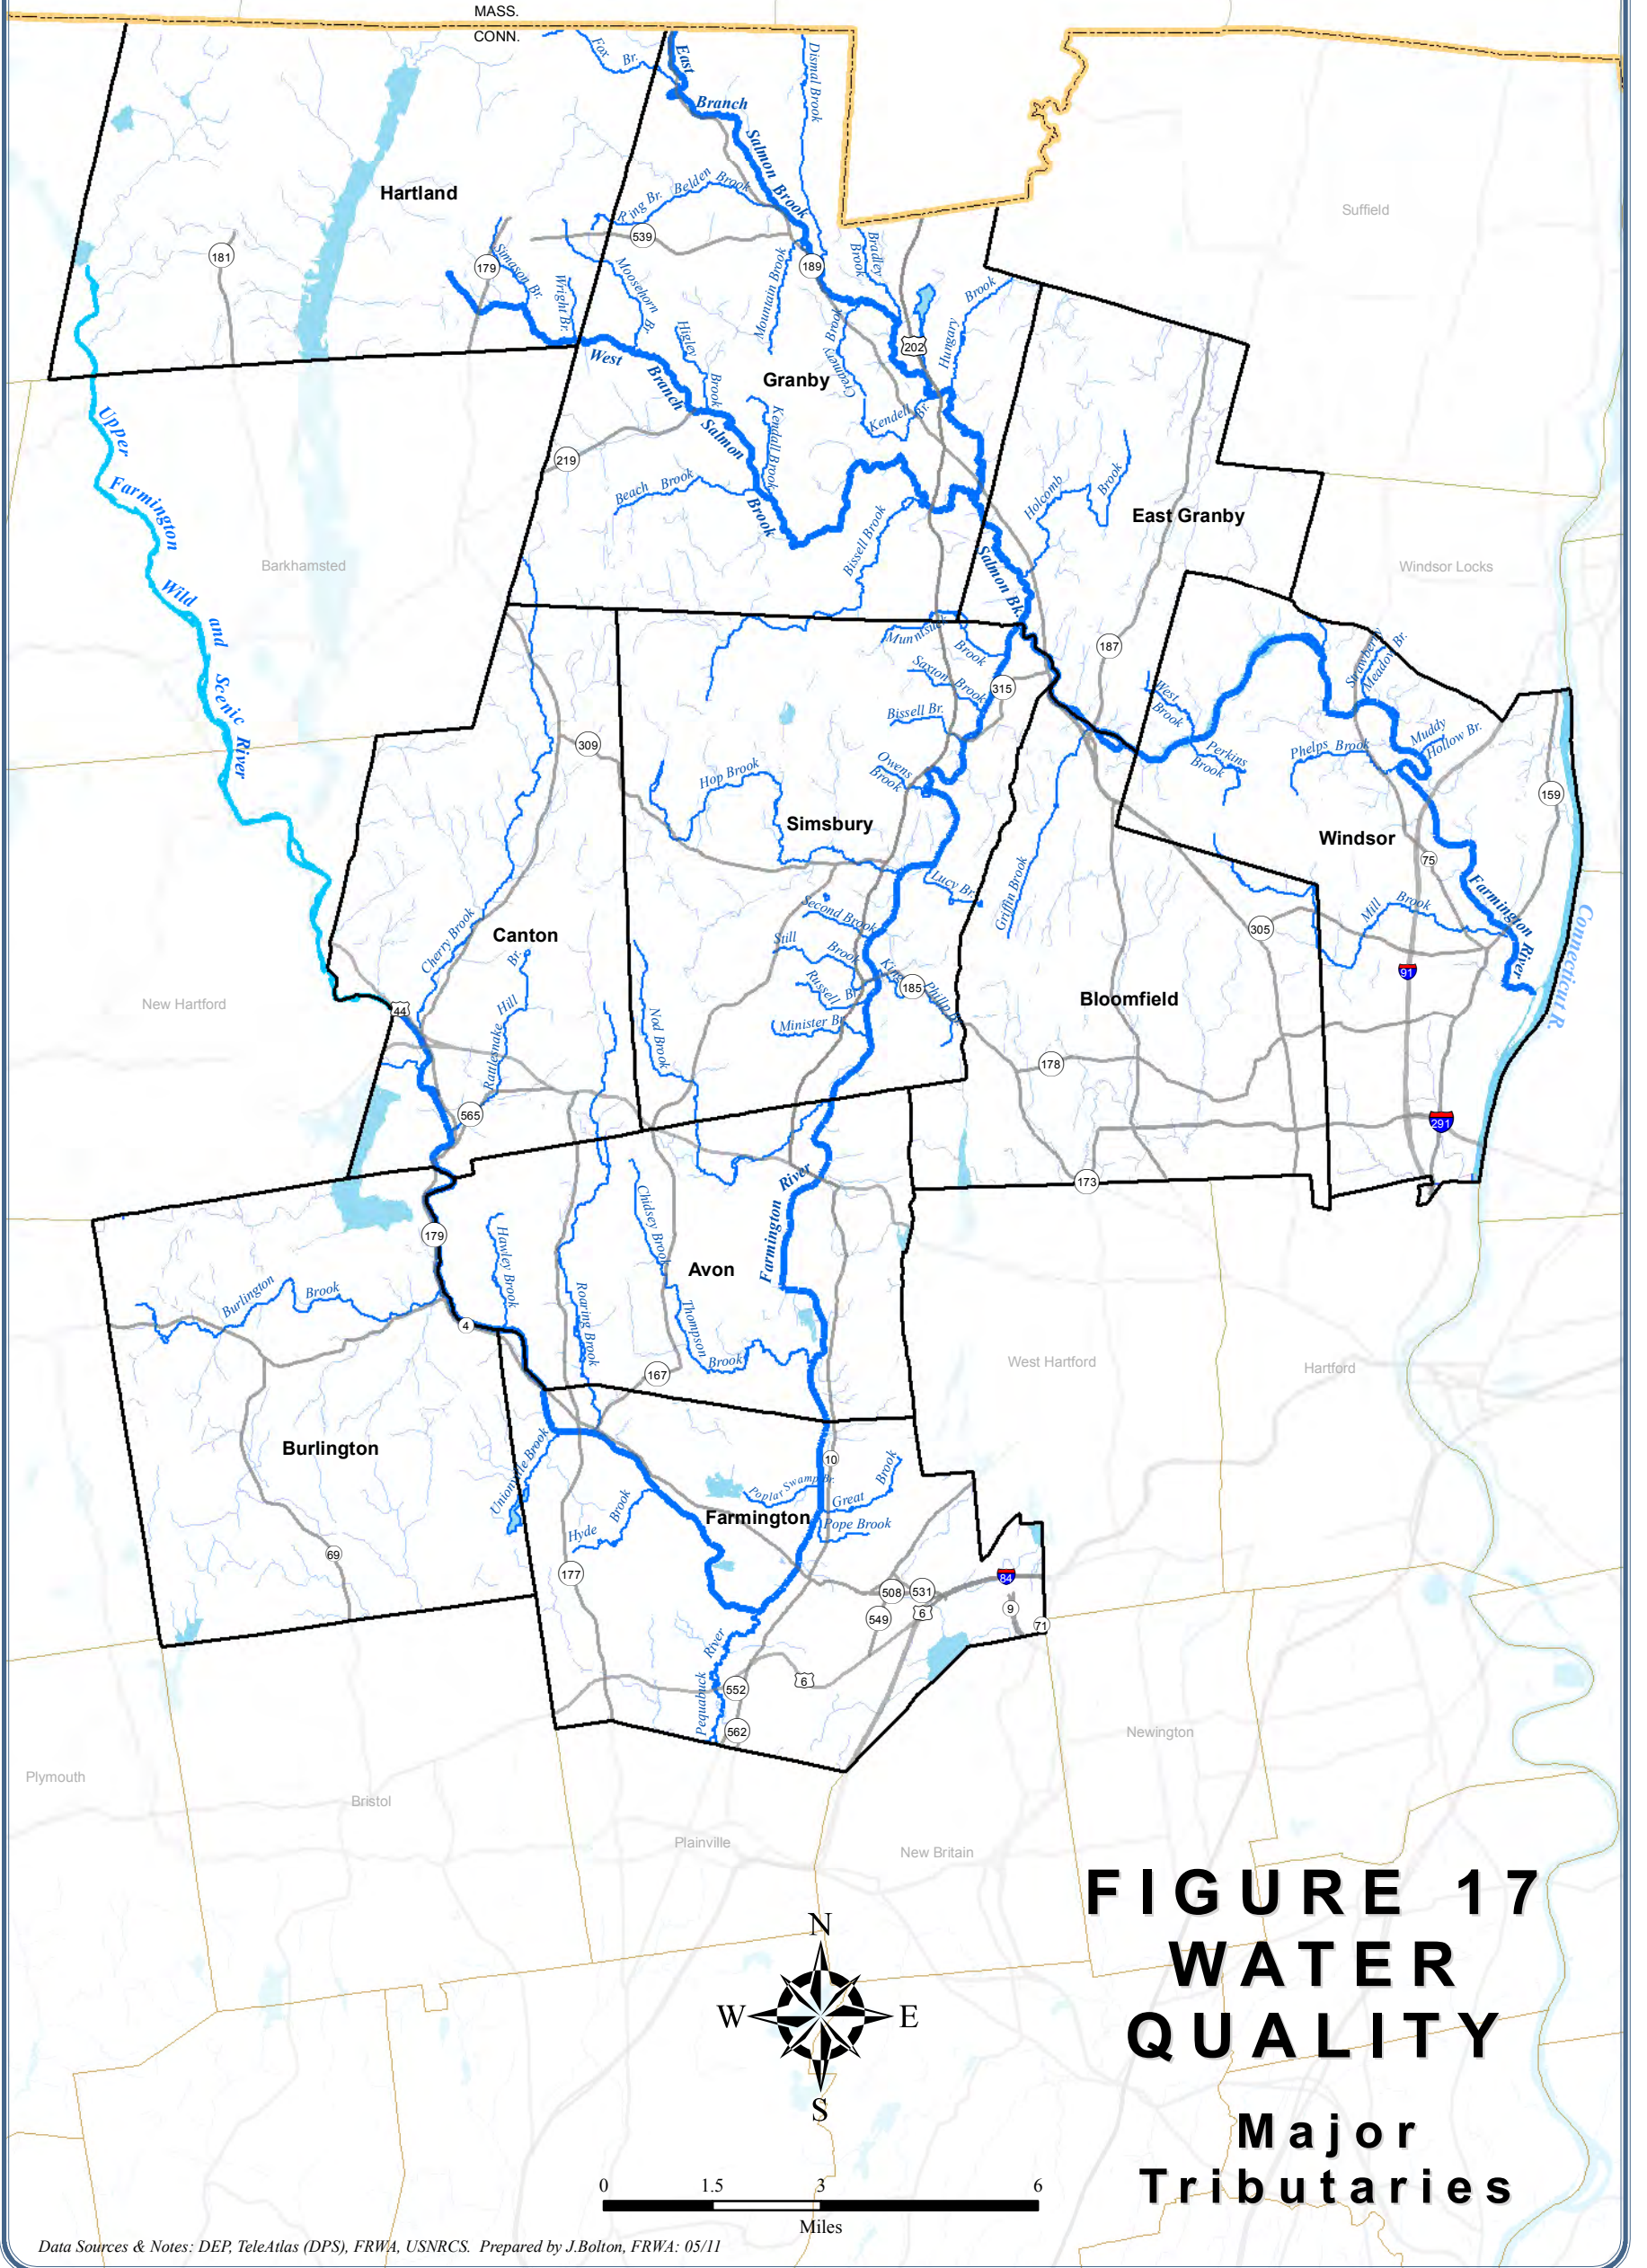

# LOWER FARMINGTON RIVER / SALMON BROOK

## *Wild and Scenic Study*

Avon, Bloomfield, Burlington, Canton, East Granby, Farmington, Granby, Hartland, Simsbury and Windsor Connecticut

**FIGURE 17**  
**WATER**  
**QUALITY**  
**Major**  
**Tributaries**

Data Sources & Notes: DEP, TeleAtlas (DPS), FRWA, USNRCS. Prepared by J. Bolton, FRWA: 05/11