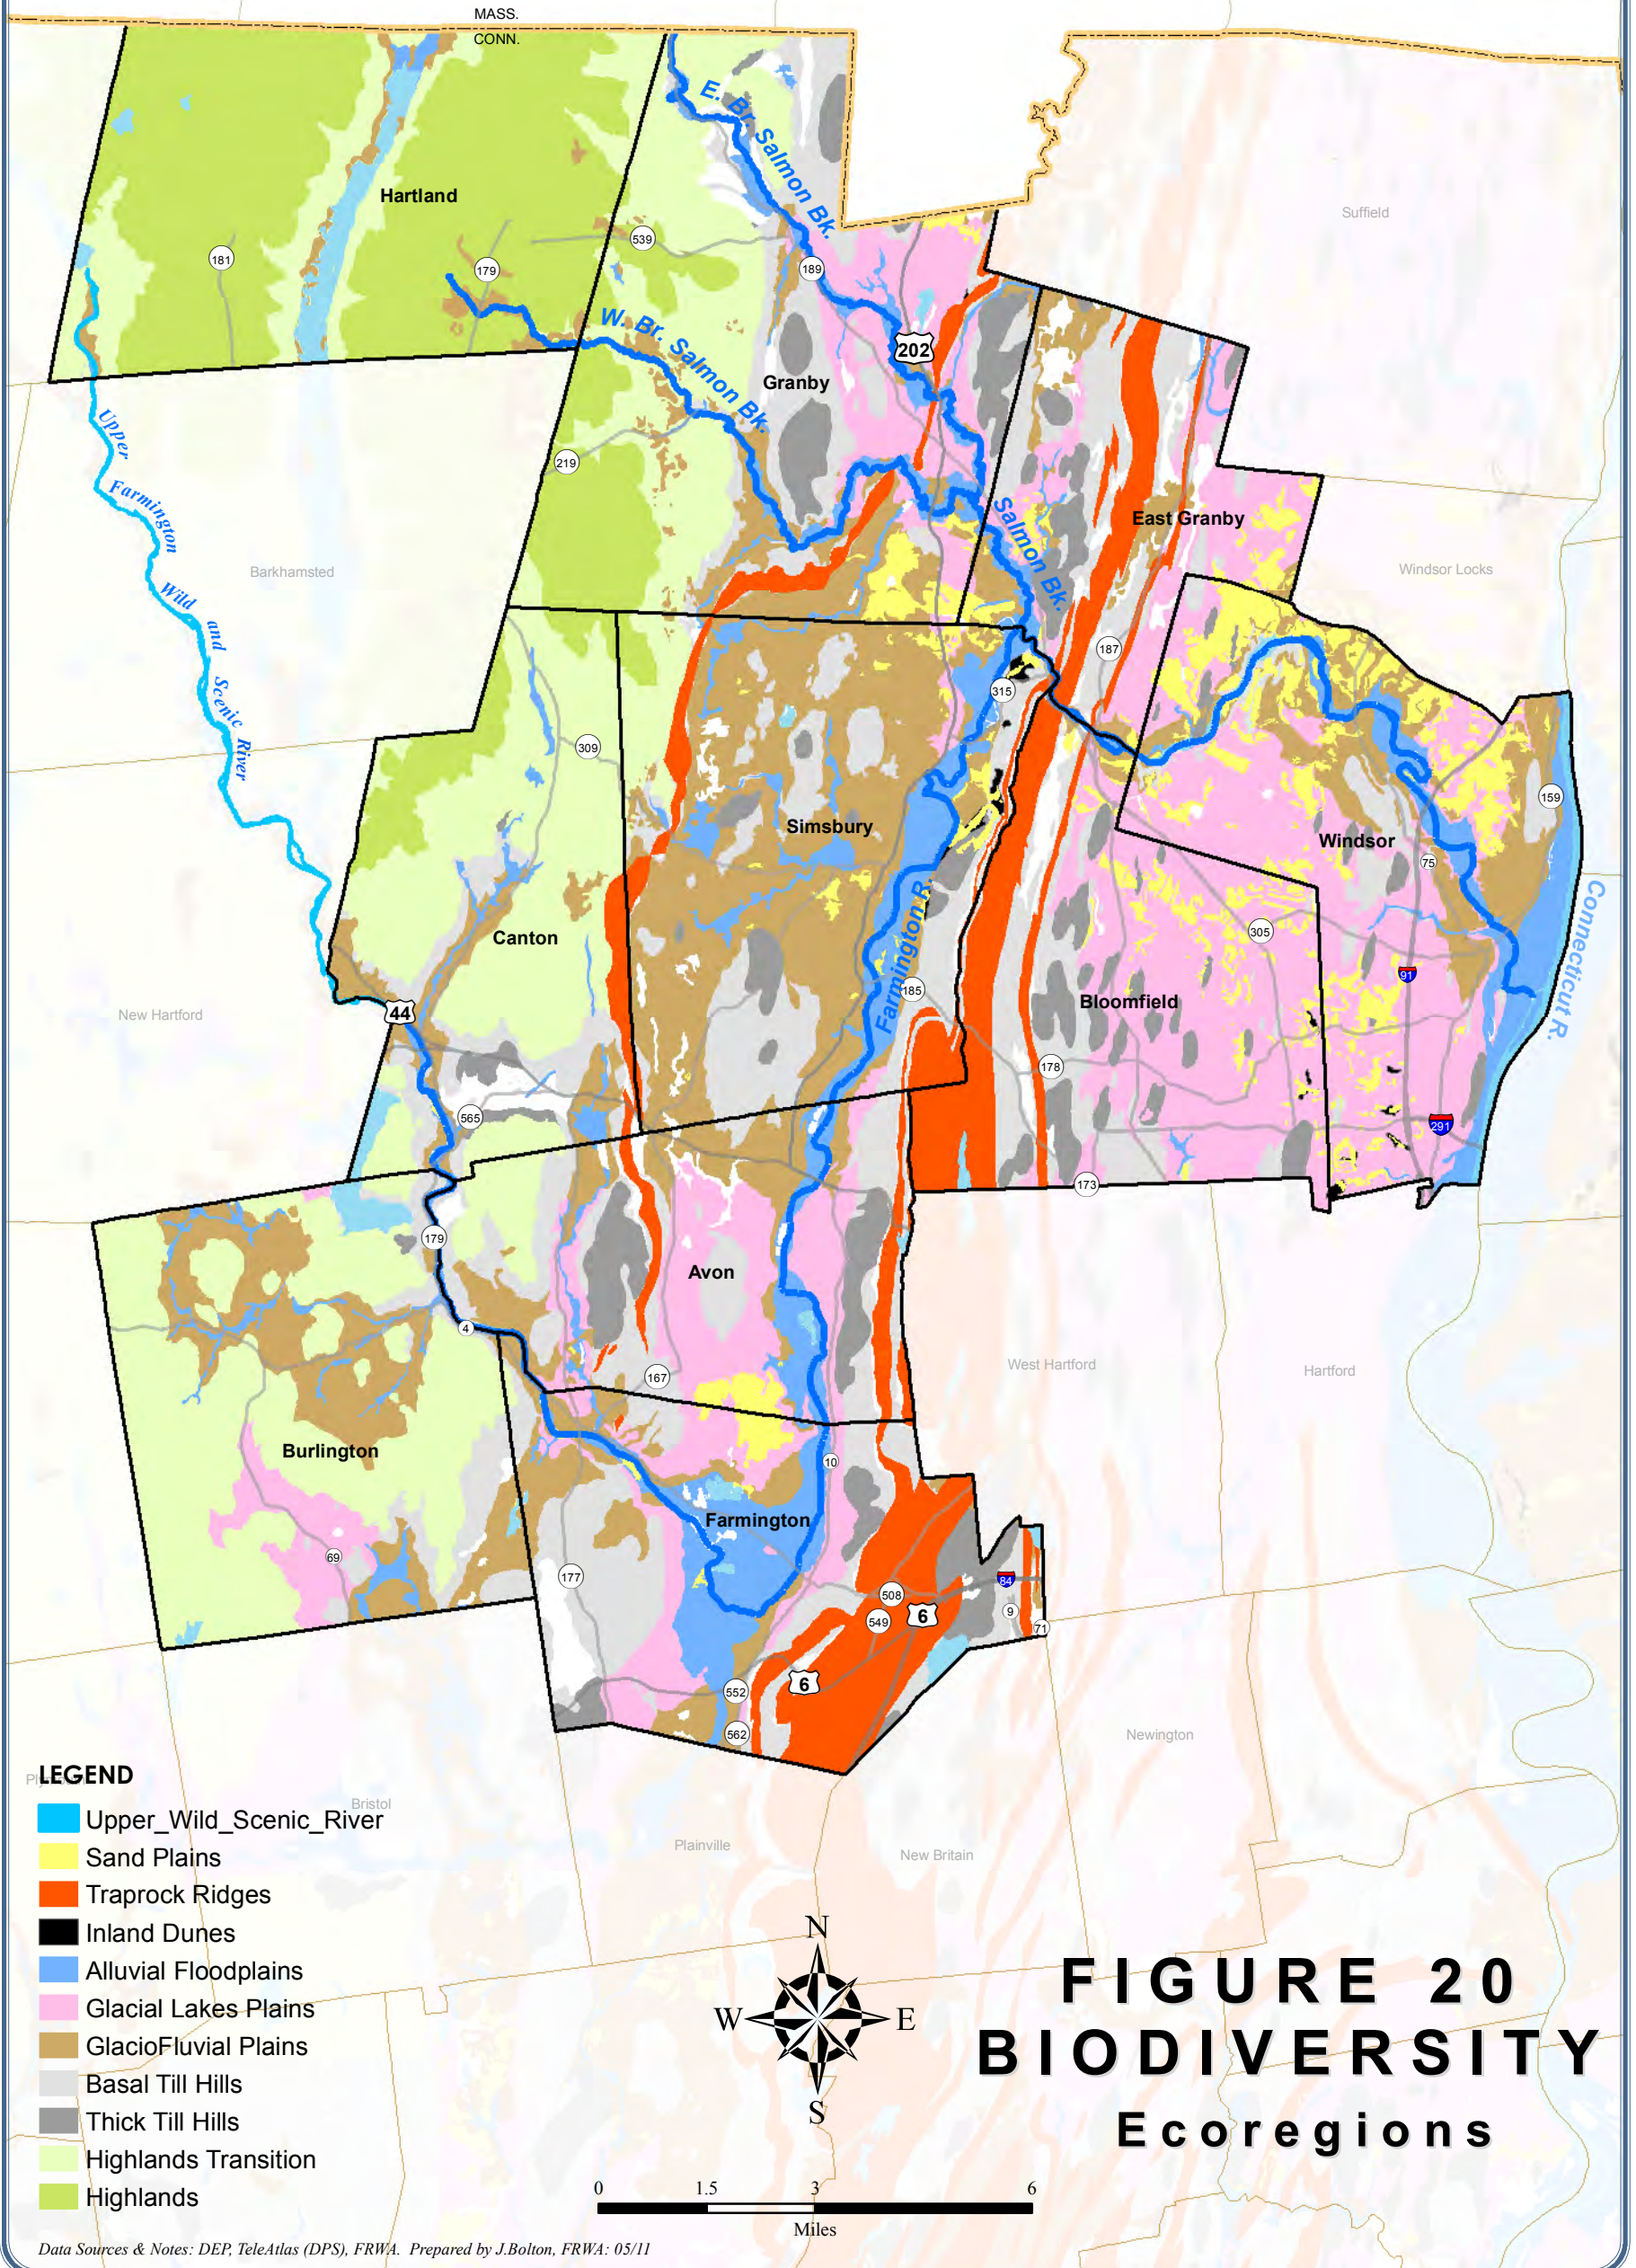

LOWER FARMINGTON RIVER / SALMON BROOK

Wild and Scenic Study

Avon, Bloomfield, Burlington, Canton, East Granby, Farmington, Granby, Hartland, Simsbury and Windsor Connecticut

Data Sources & Notes: DEP, TeleAtlas (DPS), FRWA. Prepared by J.Bolton, FRWA: 05/11