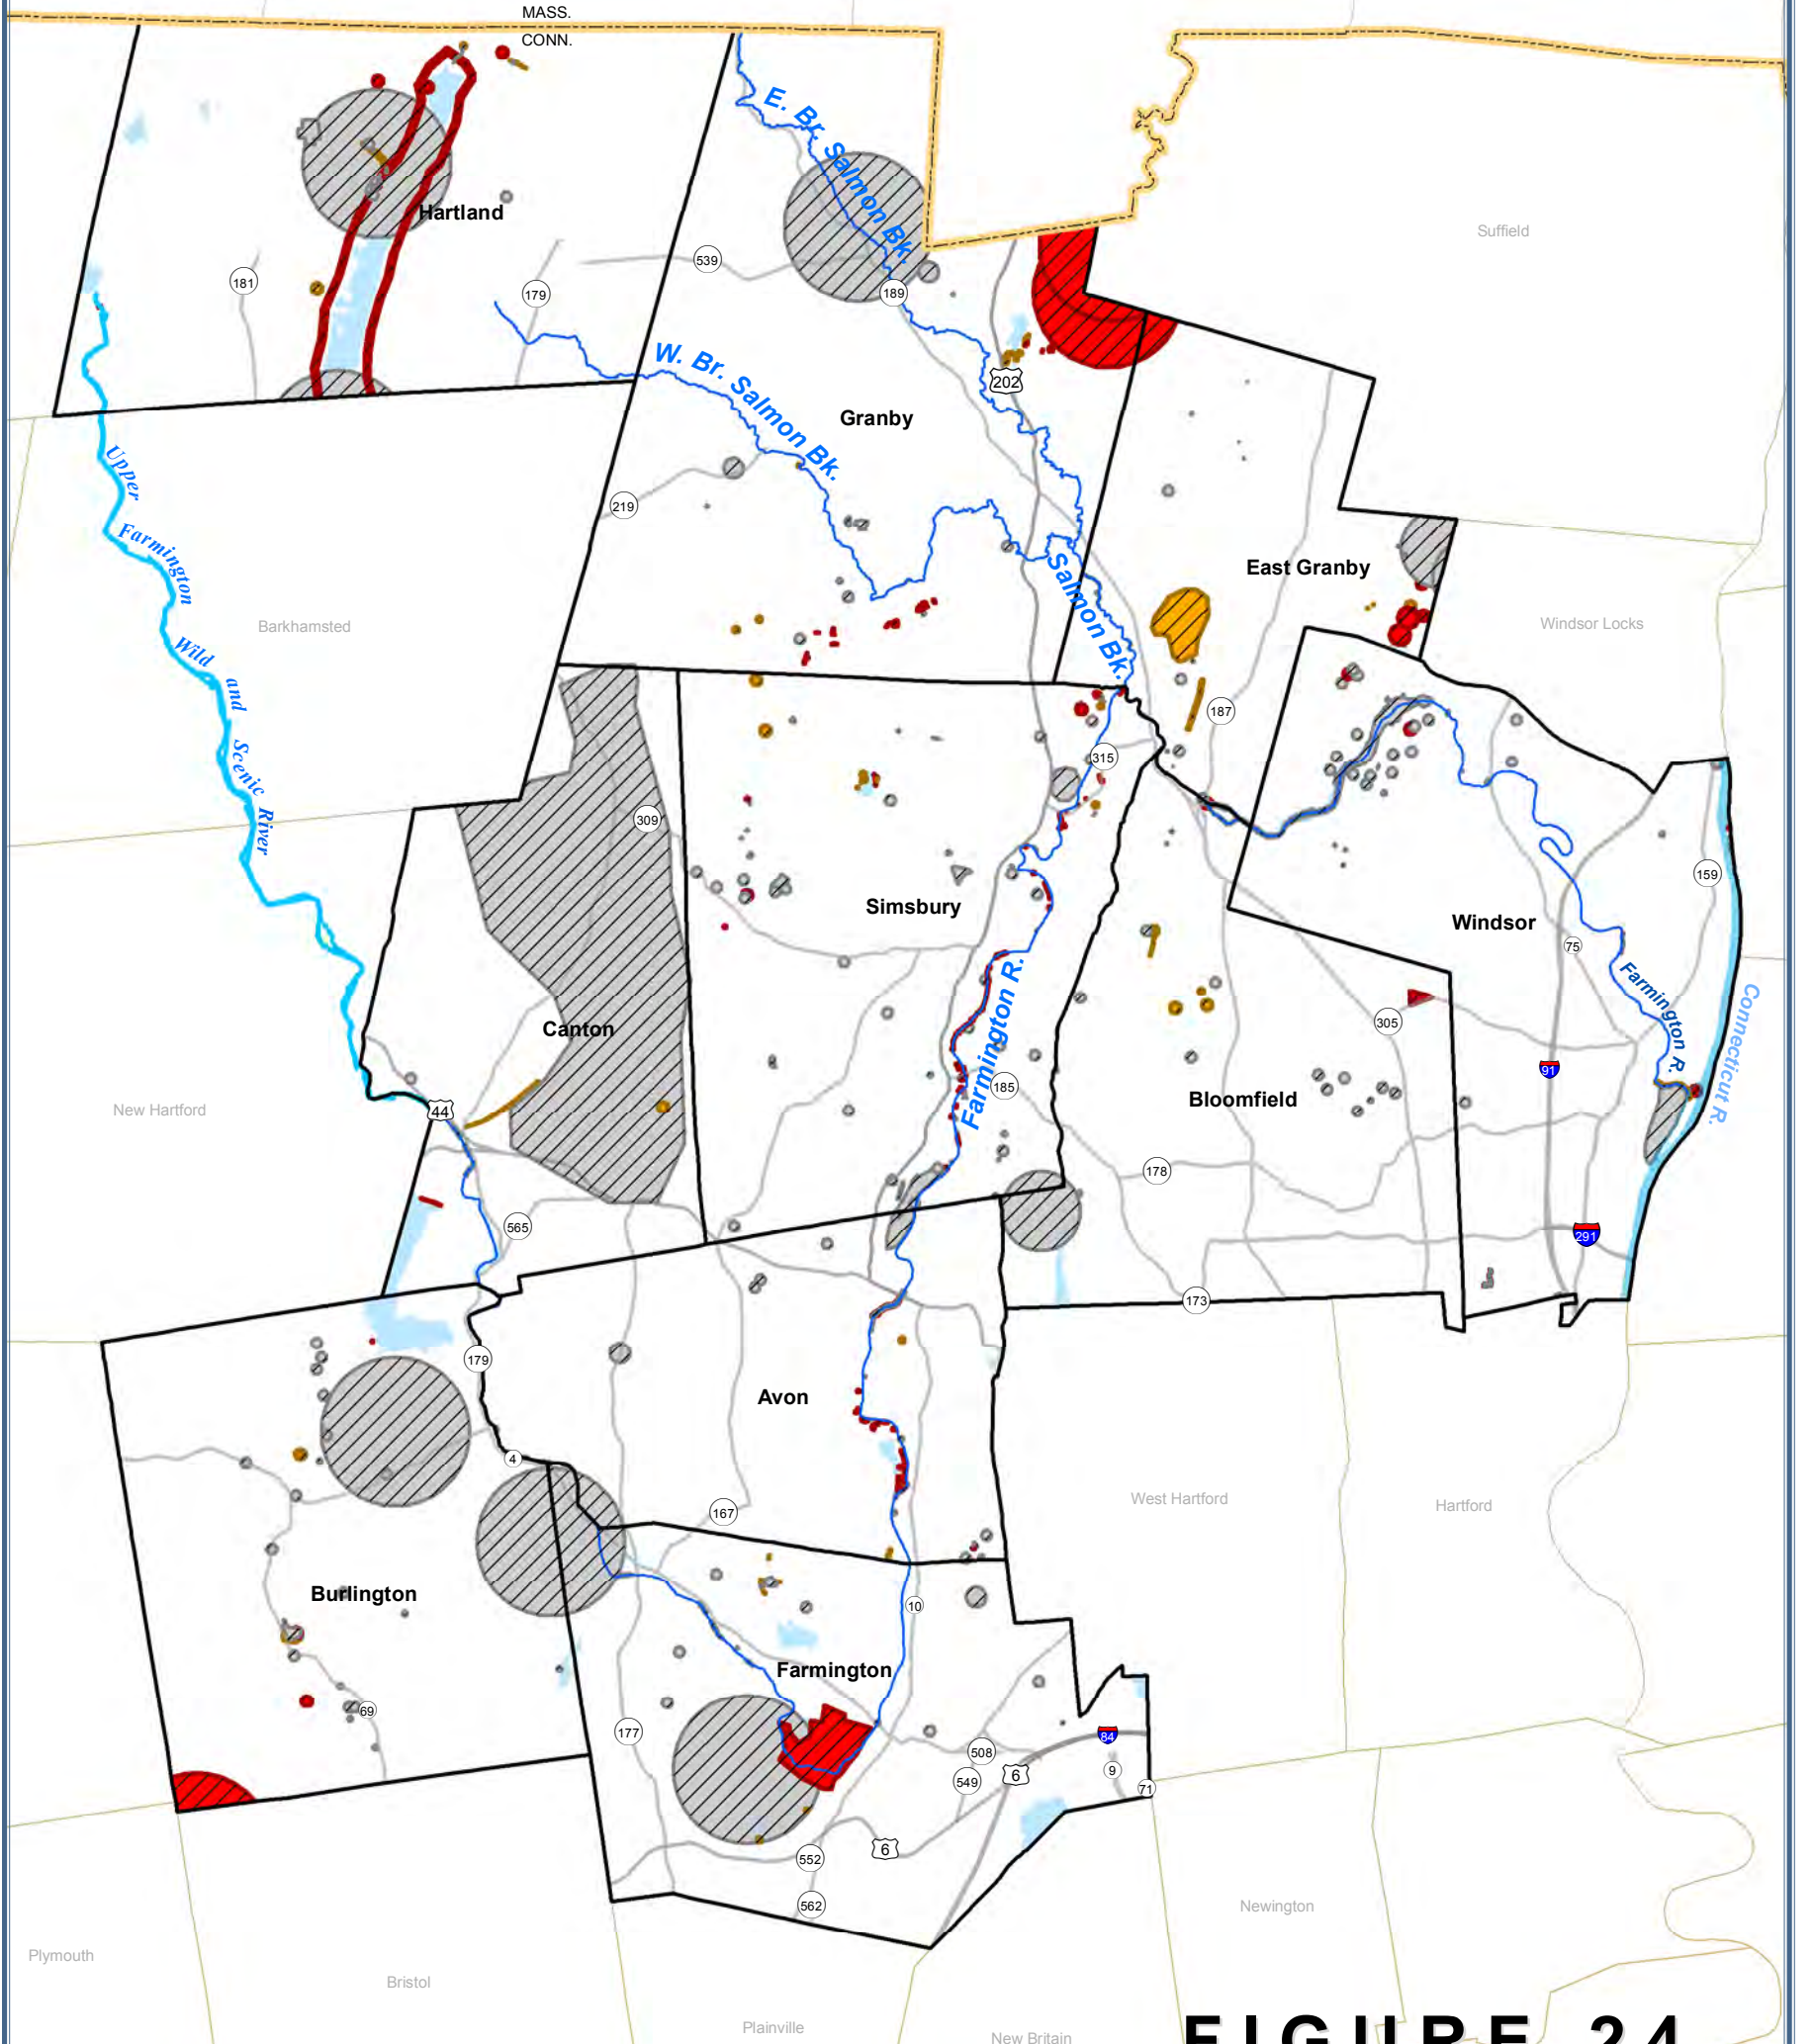

# LOWER FARMINGTON RIVER / SALMON BROOK

## Wild and Scenic Study

Avon, Bloomfield, Burlington, Canton, East Granby, Farmington, Granby, Hartland, Simsbury and Windsor Connecticut

### LEGEND

## FIGURE 24 BIODIVERSITY