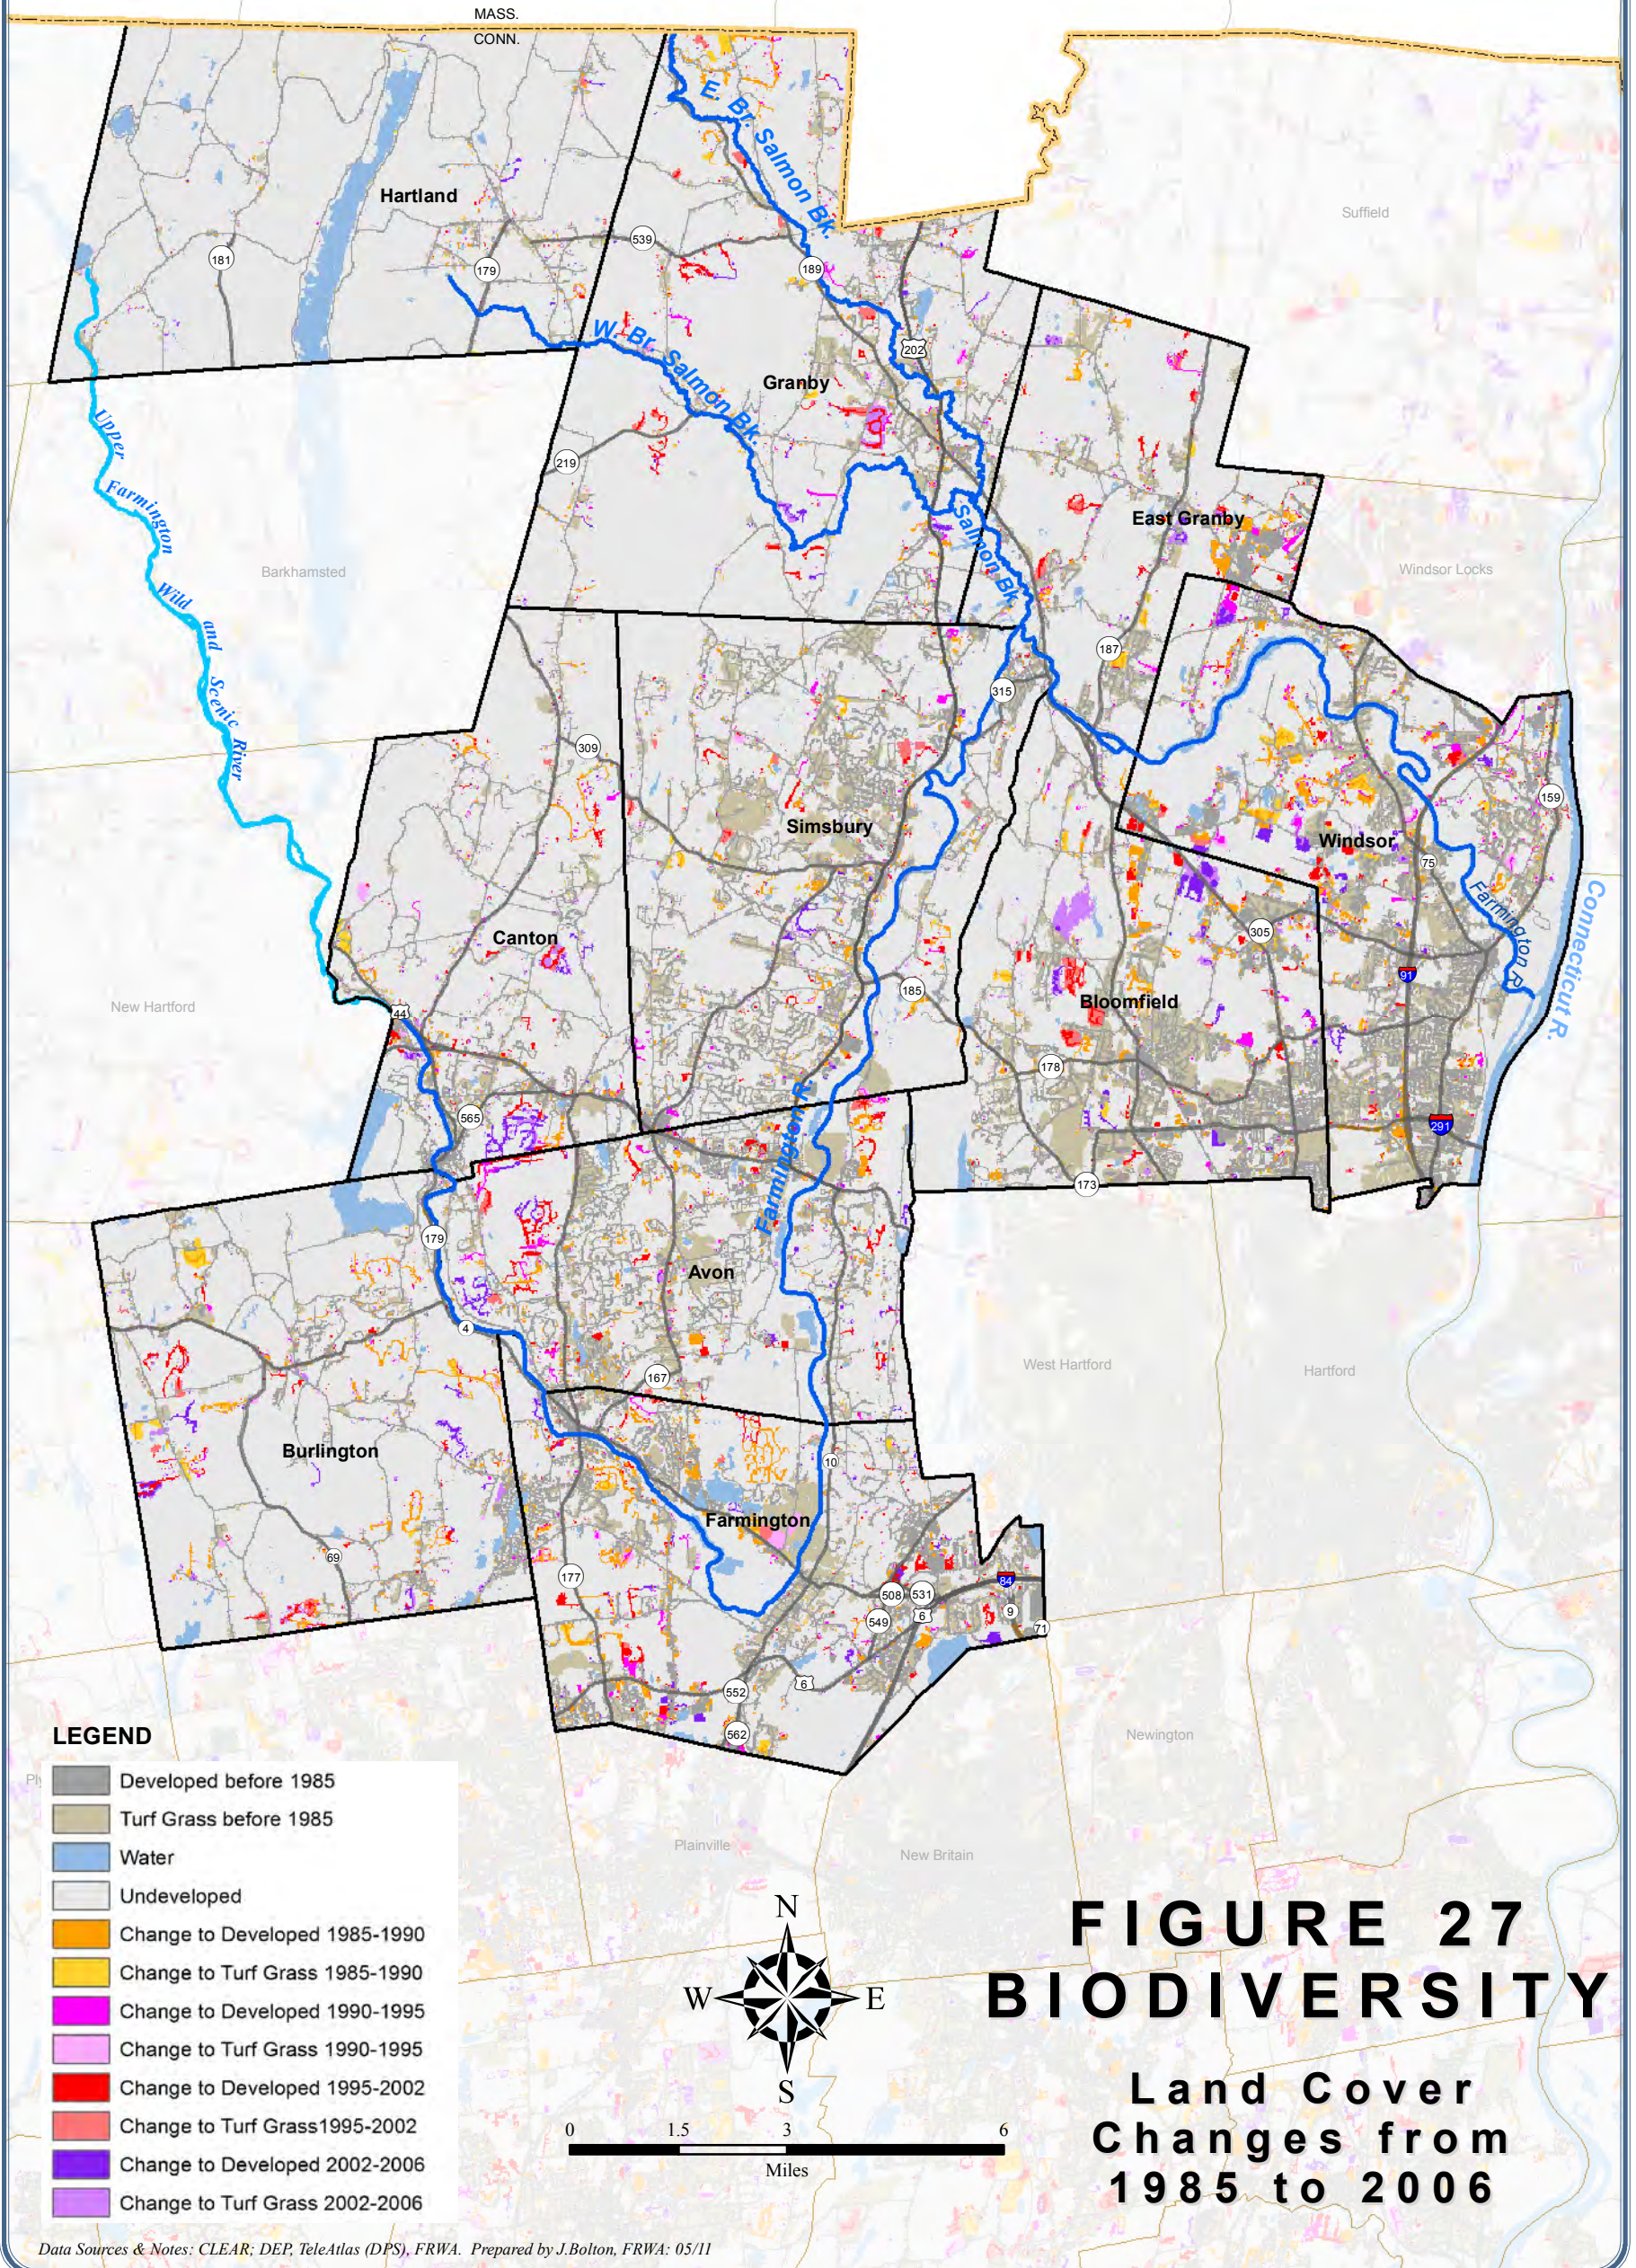

LOWER FARMINGTON RIVER / SALMON BROOK

Wild and Scenic Study

Avon, Bloomfield, Burlington, Canton, East Granby, Farmington, Granby, Hartland, Simsbury and Windsor Connecticut

Data Sources & Notes: CLEAR; DEP, TeleAtlas (DPS), FRWA. Prepared by J. Bolton, FRWA: 05/11