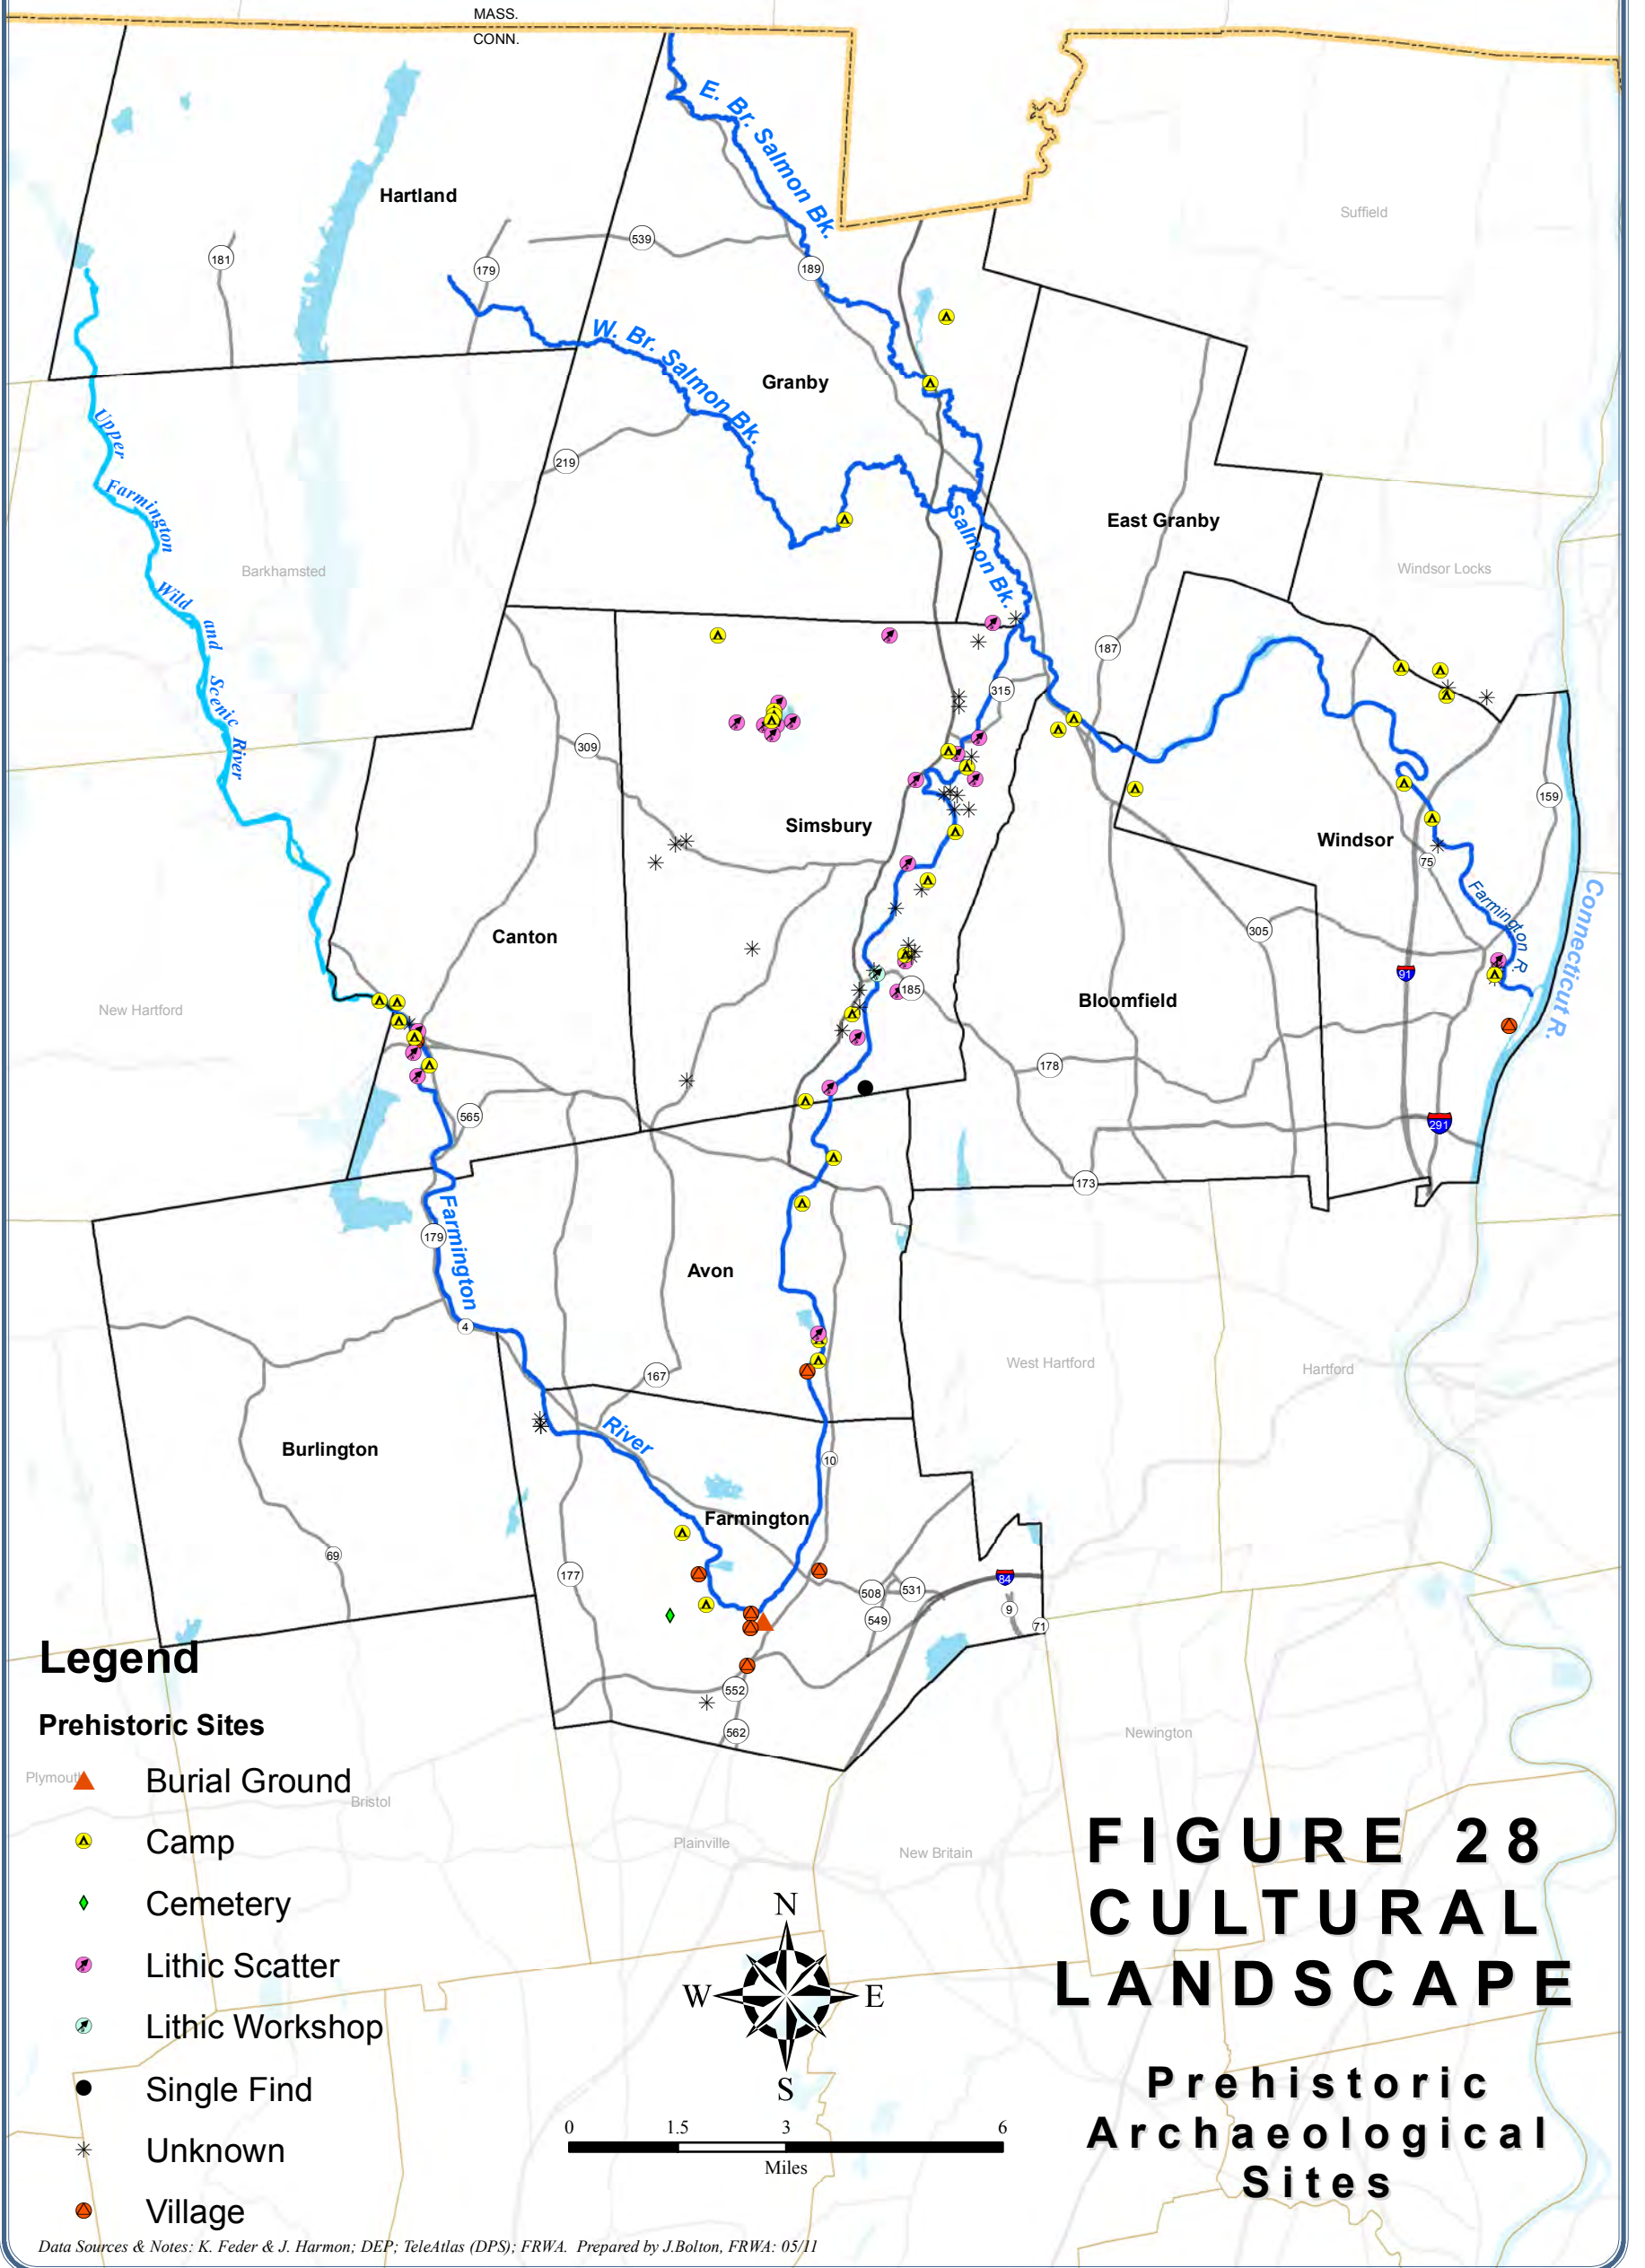

LOWER FARMINGTON RIVER / SALMON BROOK

Wild and Scenic Study

Avon, Bloomfield, Burlington, Canton, East Granby, Farmington, Granby, Hartland, Simsbury and Windsor Connecticut

Legend

Prehistoric Sites

- Burial Ground
- Camp
- Cemetery
- Lithic Scatter
- Lithic Workshop
- Single Find
- Unknown
- Village

FIGURE 28 CULTURAL LANDSCAPE

Prehistoric Archaeological Sites

Data Sources & Notes: K. Feder & J. Harmon; DEP; TeleAtlas (DPS); FRWA. Prepared by J. Bolton, FRWA: 05/11