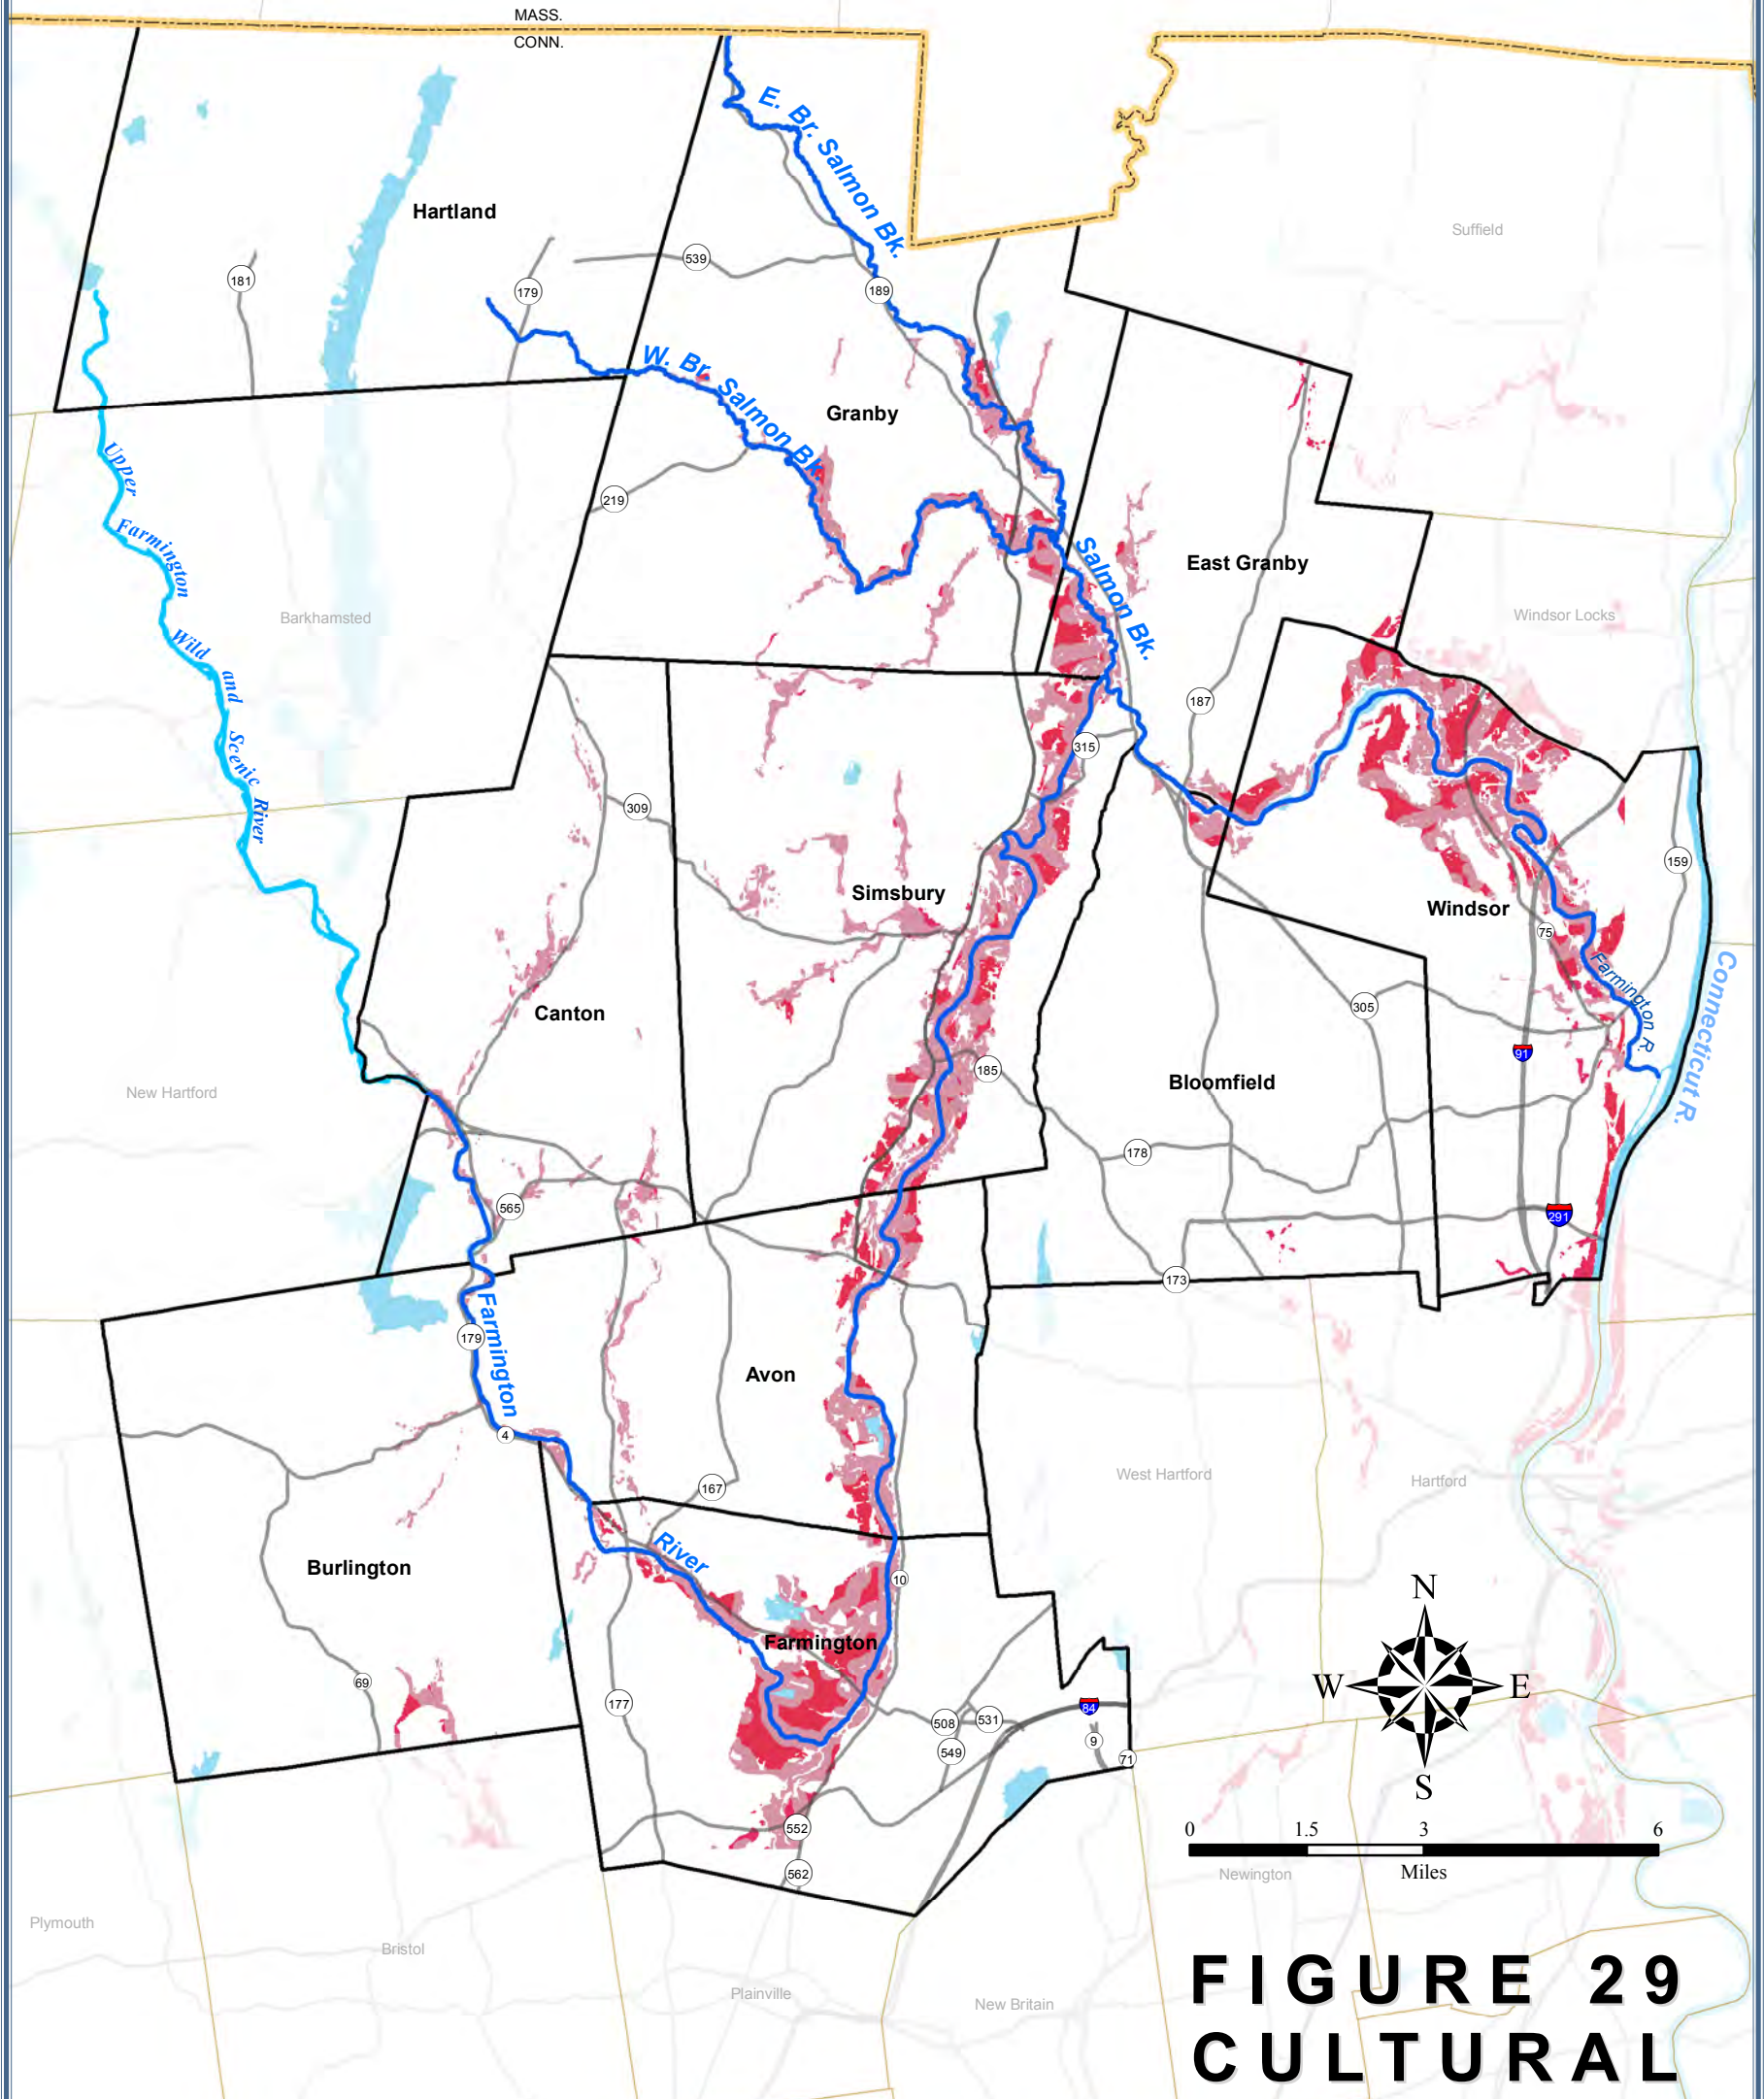

LOWER FARMINGTON RIVER / SALMON BROOK

Wild and Scenic Study

Avon, Bloomfield, Burlington, Canton, East Granby, Farmington, Granby, Hartland, Simsbury and Windsor Connecticut

Legend

Archaeological Sensitivity

- Category A: Meets all of the archaeological predictive criteria
- Category B: Meets some of the archaeological predictive criteria

FIGURE 29 CULTURAL LANDSCAPE

Potential Archaeological Sensitivity Areas

Data Sources & Notes: K. Feder & J. Harmon; DEP; TeleAtlas (DPS); FRWA. Prepared by J. Bolton, FRWA: 05/11