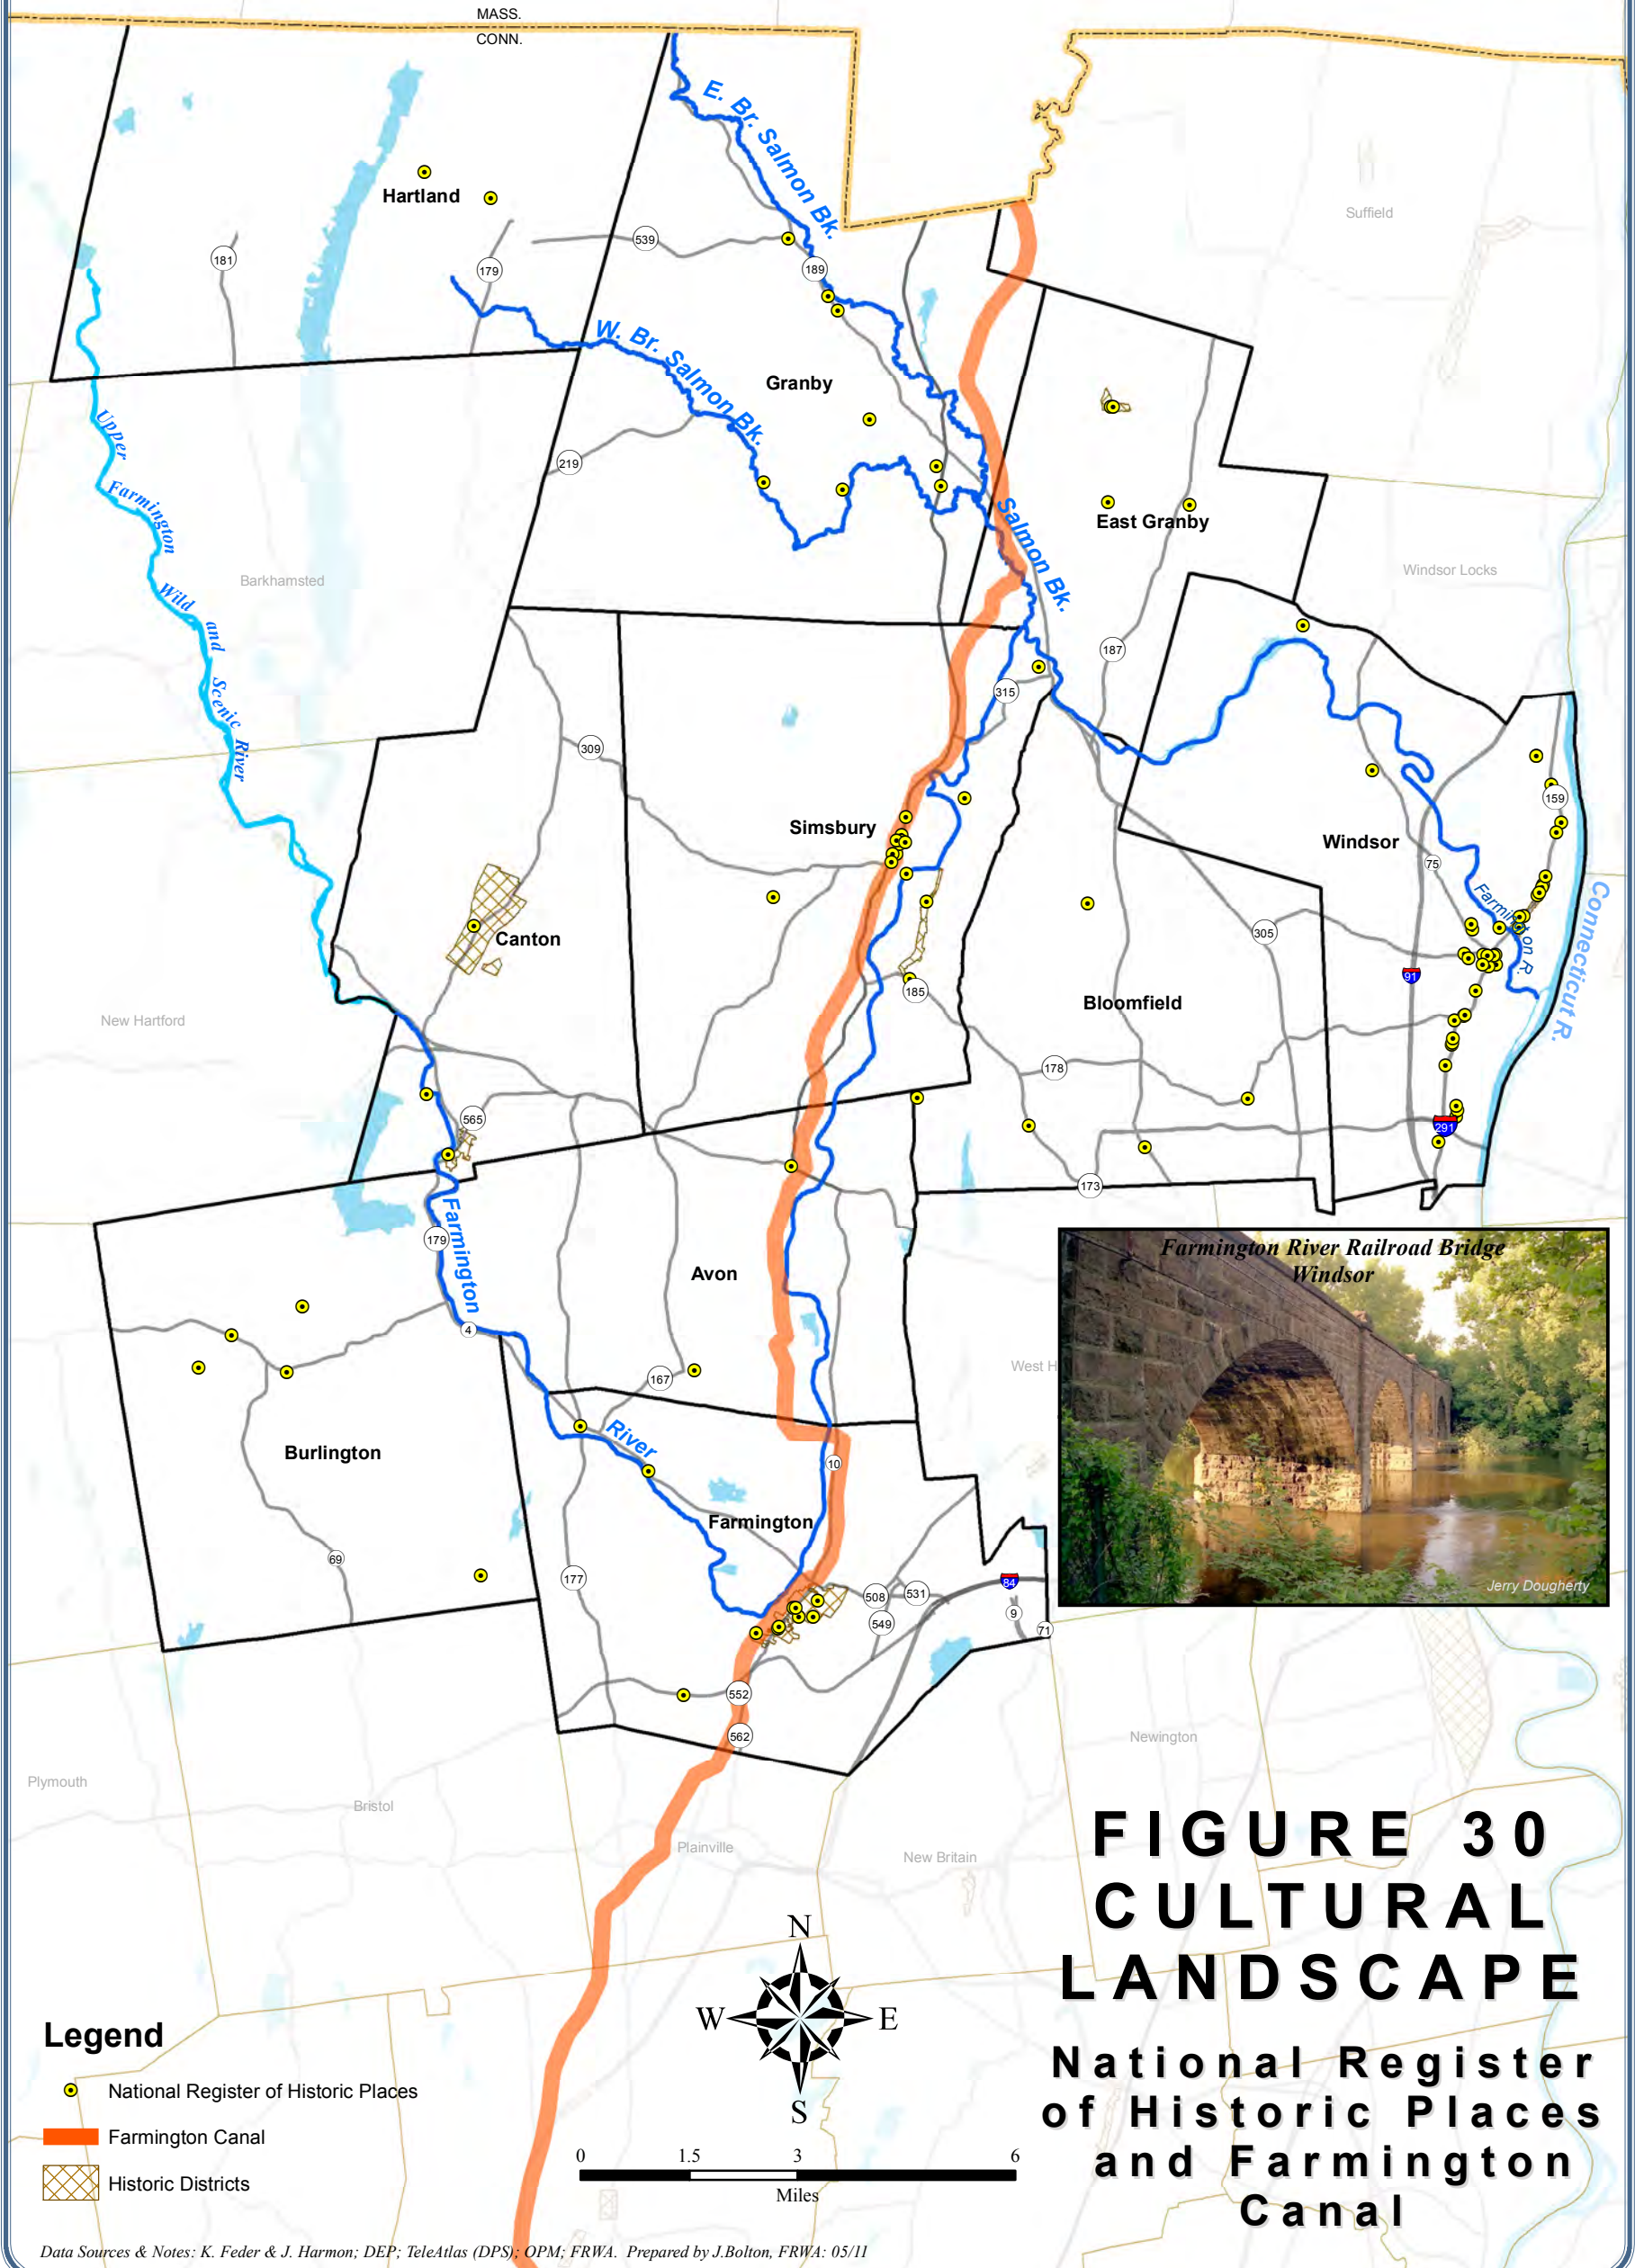

LOWER FARMINGTON RIVER / SALMON BROOK

Wild and Scenic Study

Avon, Bloomfield, Burlington, Canton, East Granby, Farmington, Granby, Hartland, Simsbury and Windsor Connecticut

FIGURE 30
CULTURAL
LANDSCAPE
National Register
of Historic Places
and Farmington
Canal

Data Sources & Notes: K. Feder & J. Harmon; DEP; TeleAtlas (DPS); OPM; FRWA. Prepared by J. Bolton, FRWA: 05/11