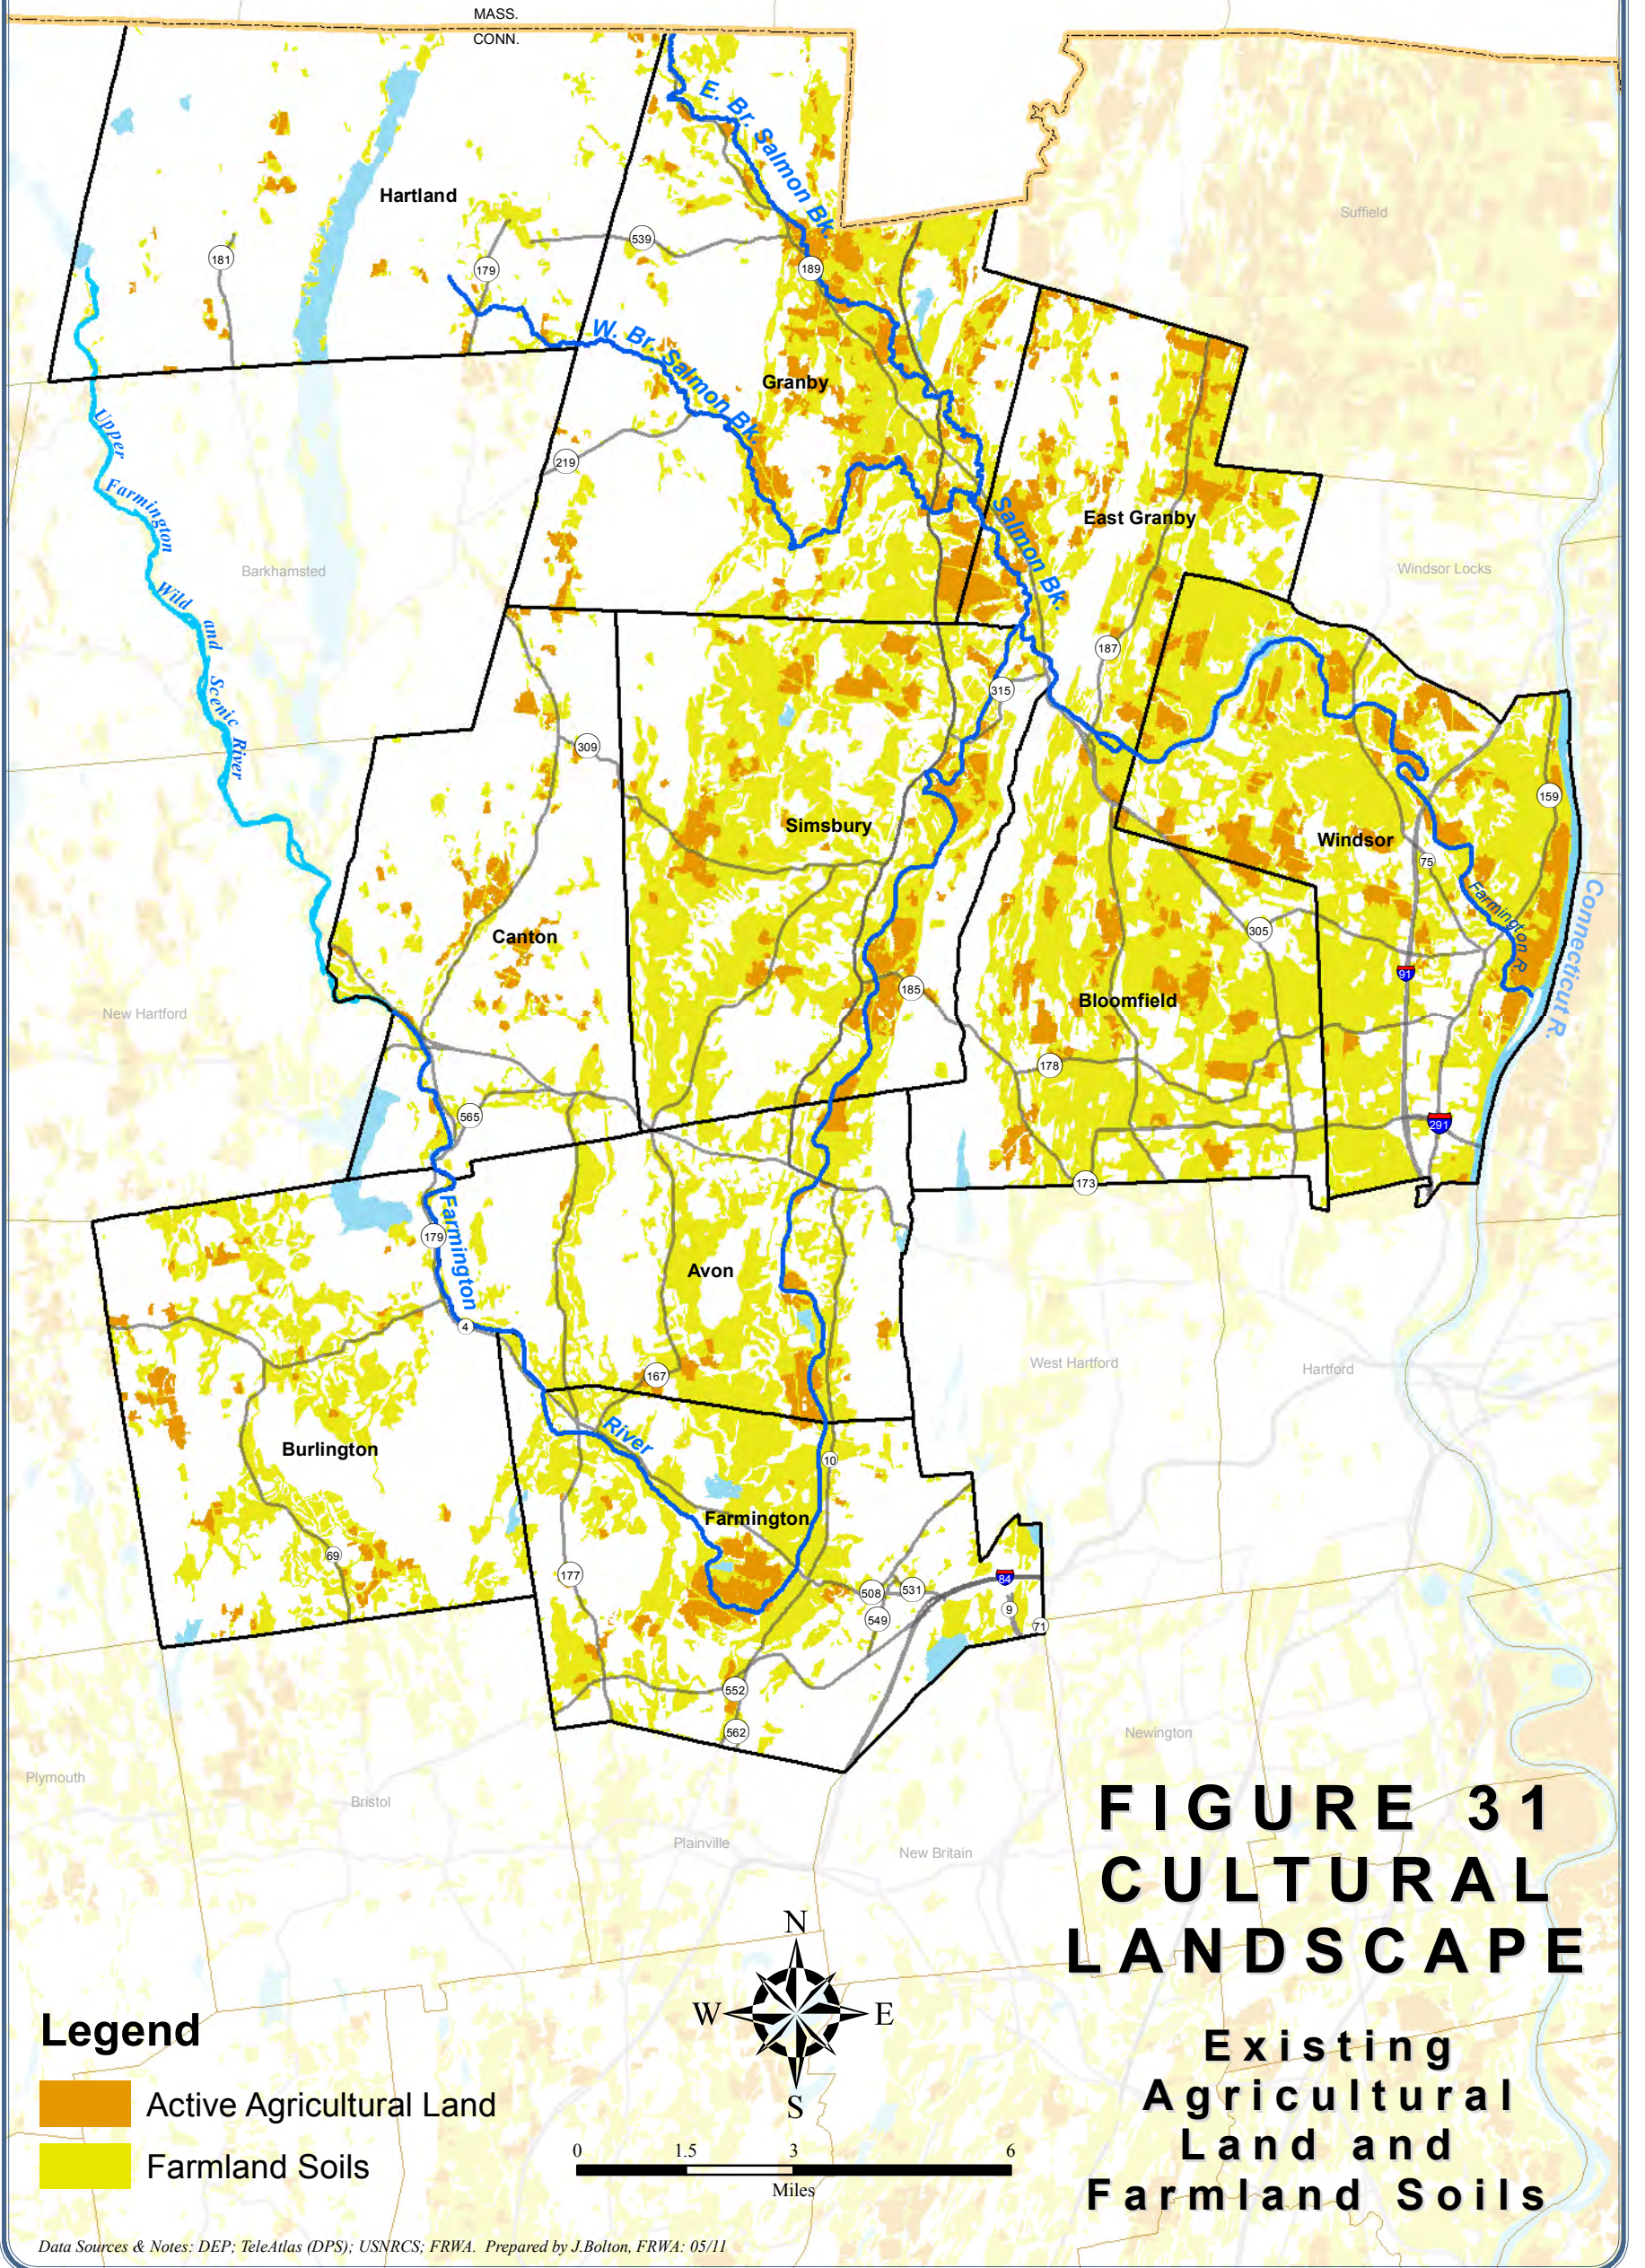

LOWER FARMINGTON RIVER / SALMON BROOK

Wild and Scenic Study

Avon, Bloomfield, Burlington, Canton, East Granby, Farmington, Granby, Hartland, Simsbury and Windsor Connecticut

FIGURE 31 CULTURAL LANDSCAPE

Existing
Agricultural
Land and
Farmland Soils

Legend

- Active Agricultural Land
- Farmland Soils

Data Sources & Notes: DEP; TeleAtlas (DPS); USNRCS; FRWA. Prepared by J. Bolton, FRWA: 05/11