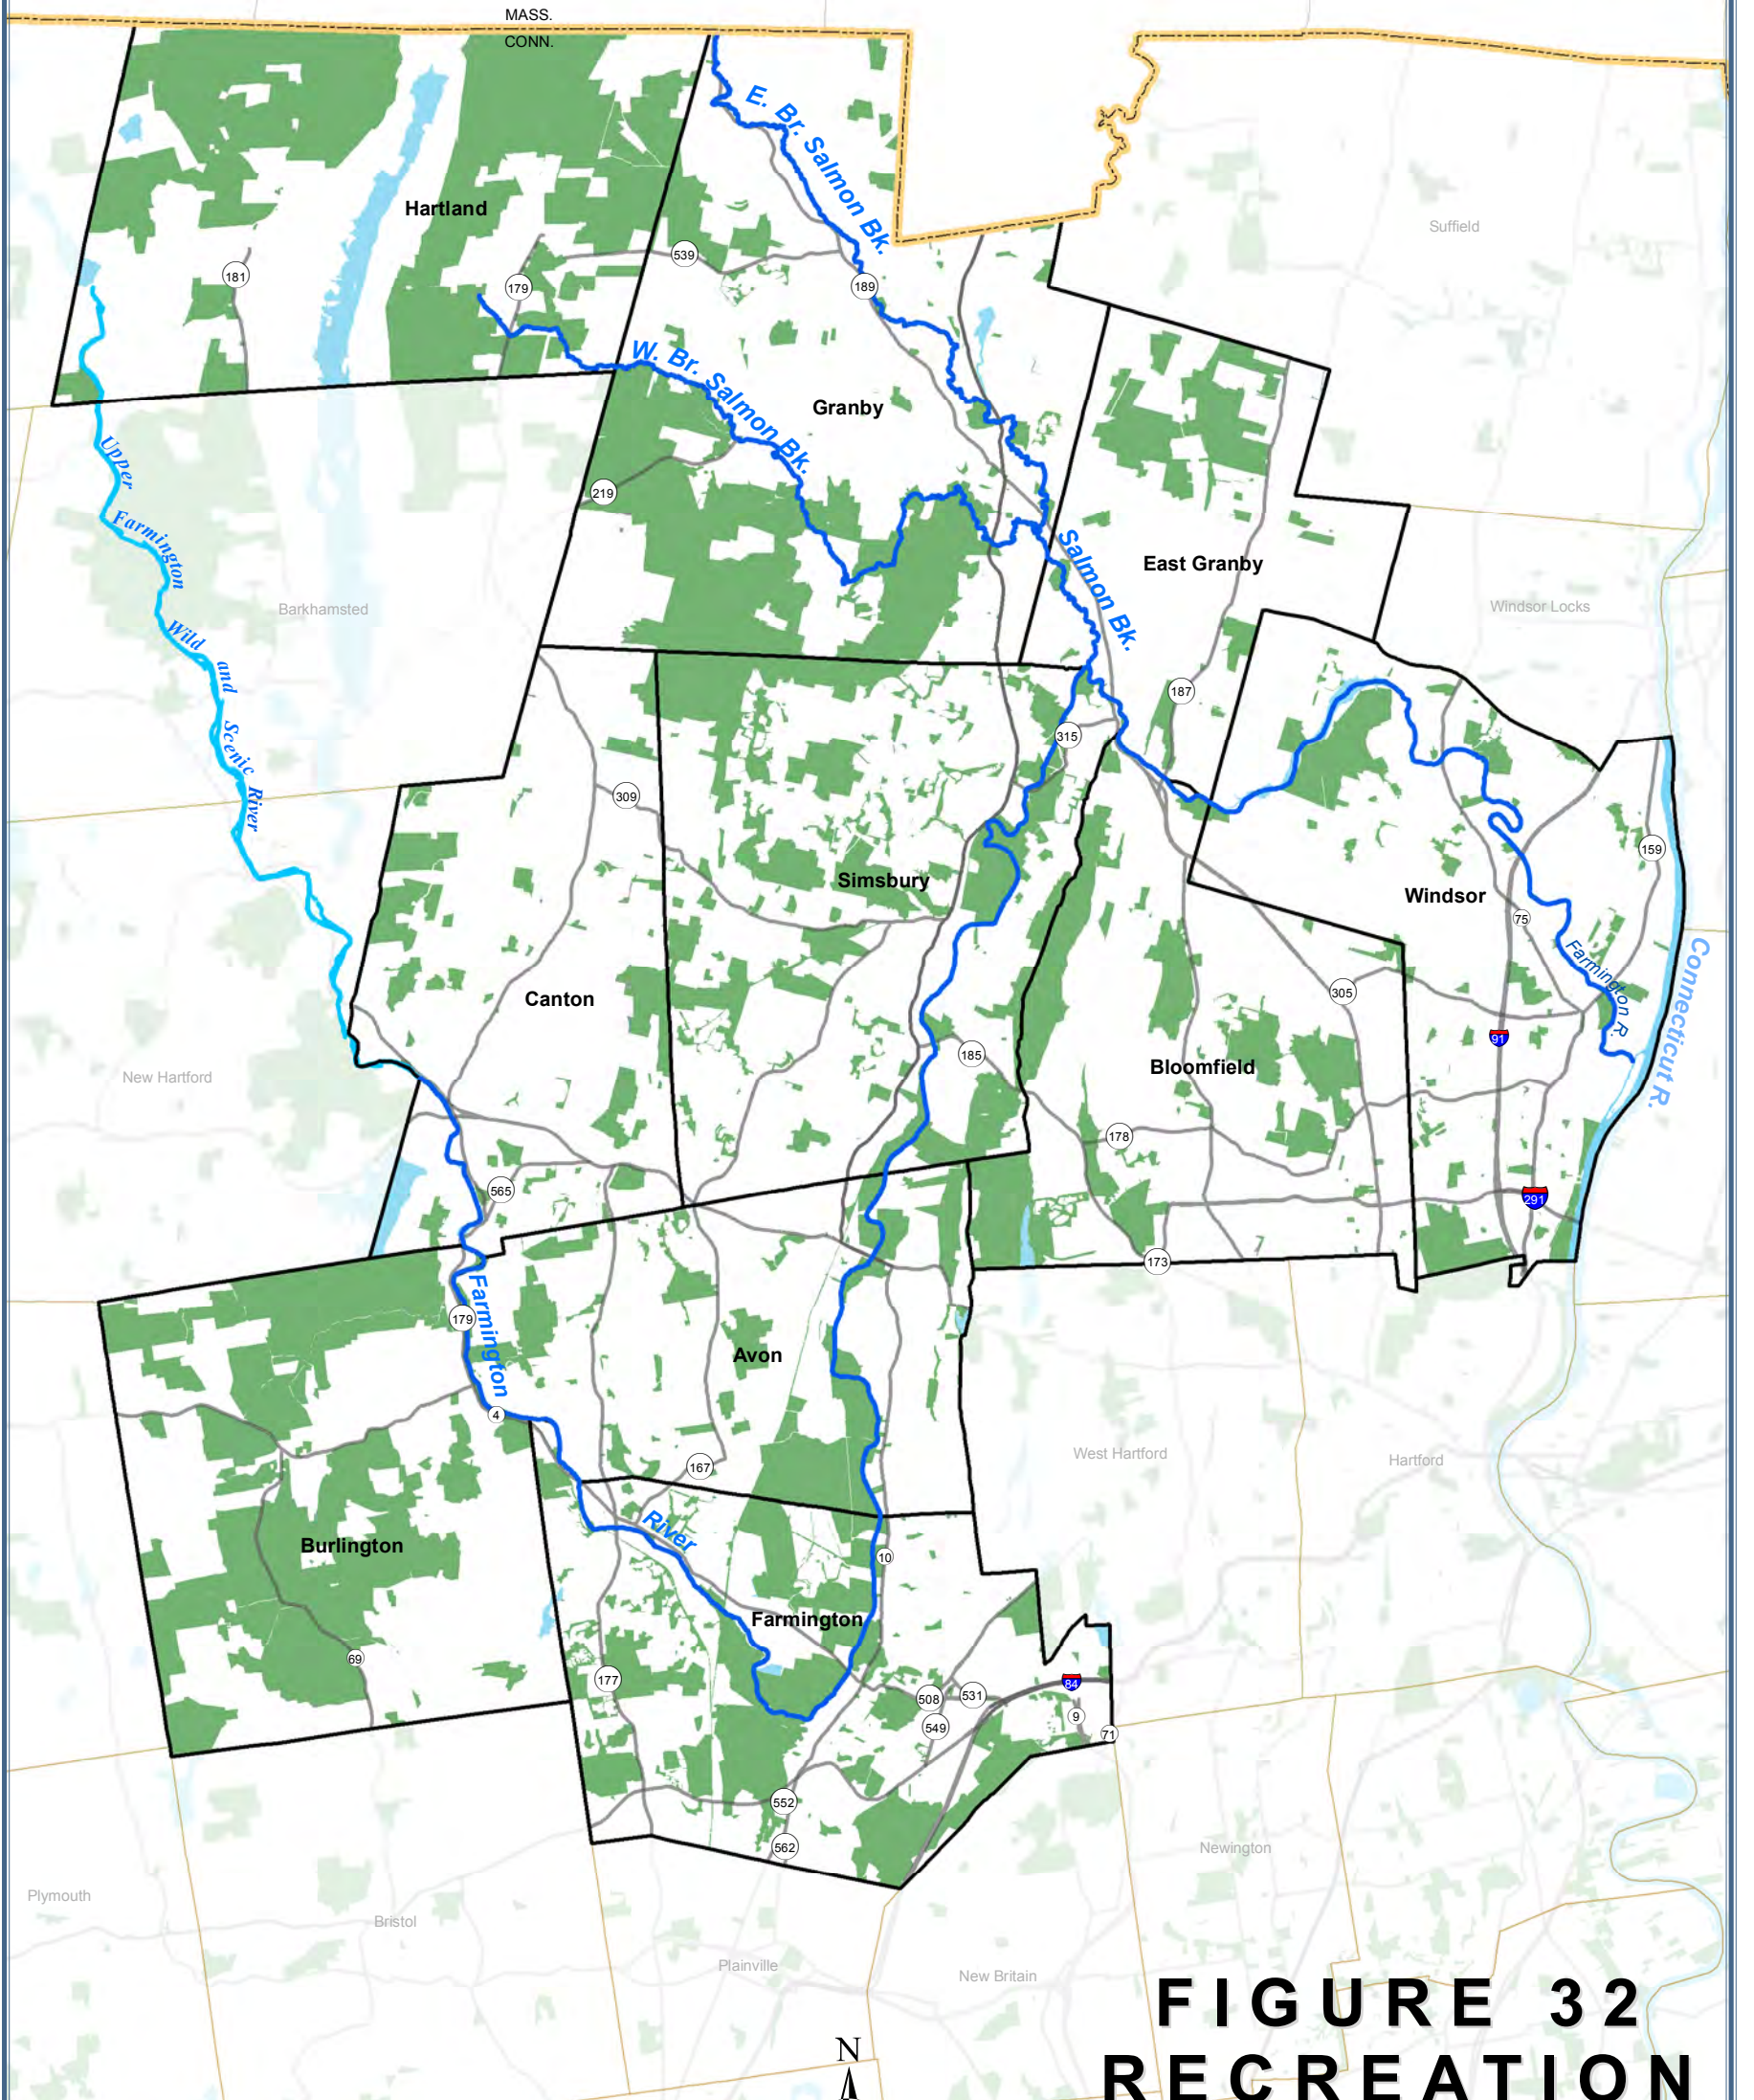

# LOWER FARMINGTON RIVER / SALMON BROOK

## *Wild and Scenic Study*

Avon, Bloomfield, Burlington, Canton, East Granby, Farmington, Granby, Hartland, Simsbury and Windsor Connecticut

### FIGURE 32 RECREATION

#### Legend

 Open Space / Parks / Recreation Properties

**Open Space,  
Parks, and  
Recreation  
Property**

Data Sources & Notes: DEP; CCRPA; CRCOG; OPM; TeleAtlas (DPS), FRWA. Prepared by J. Bolton, FRWA: 05/11