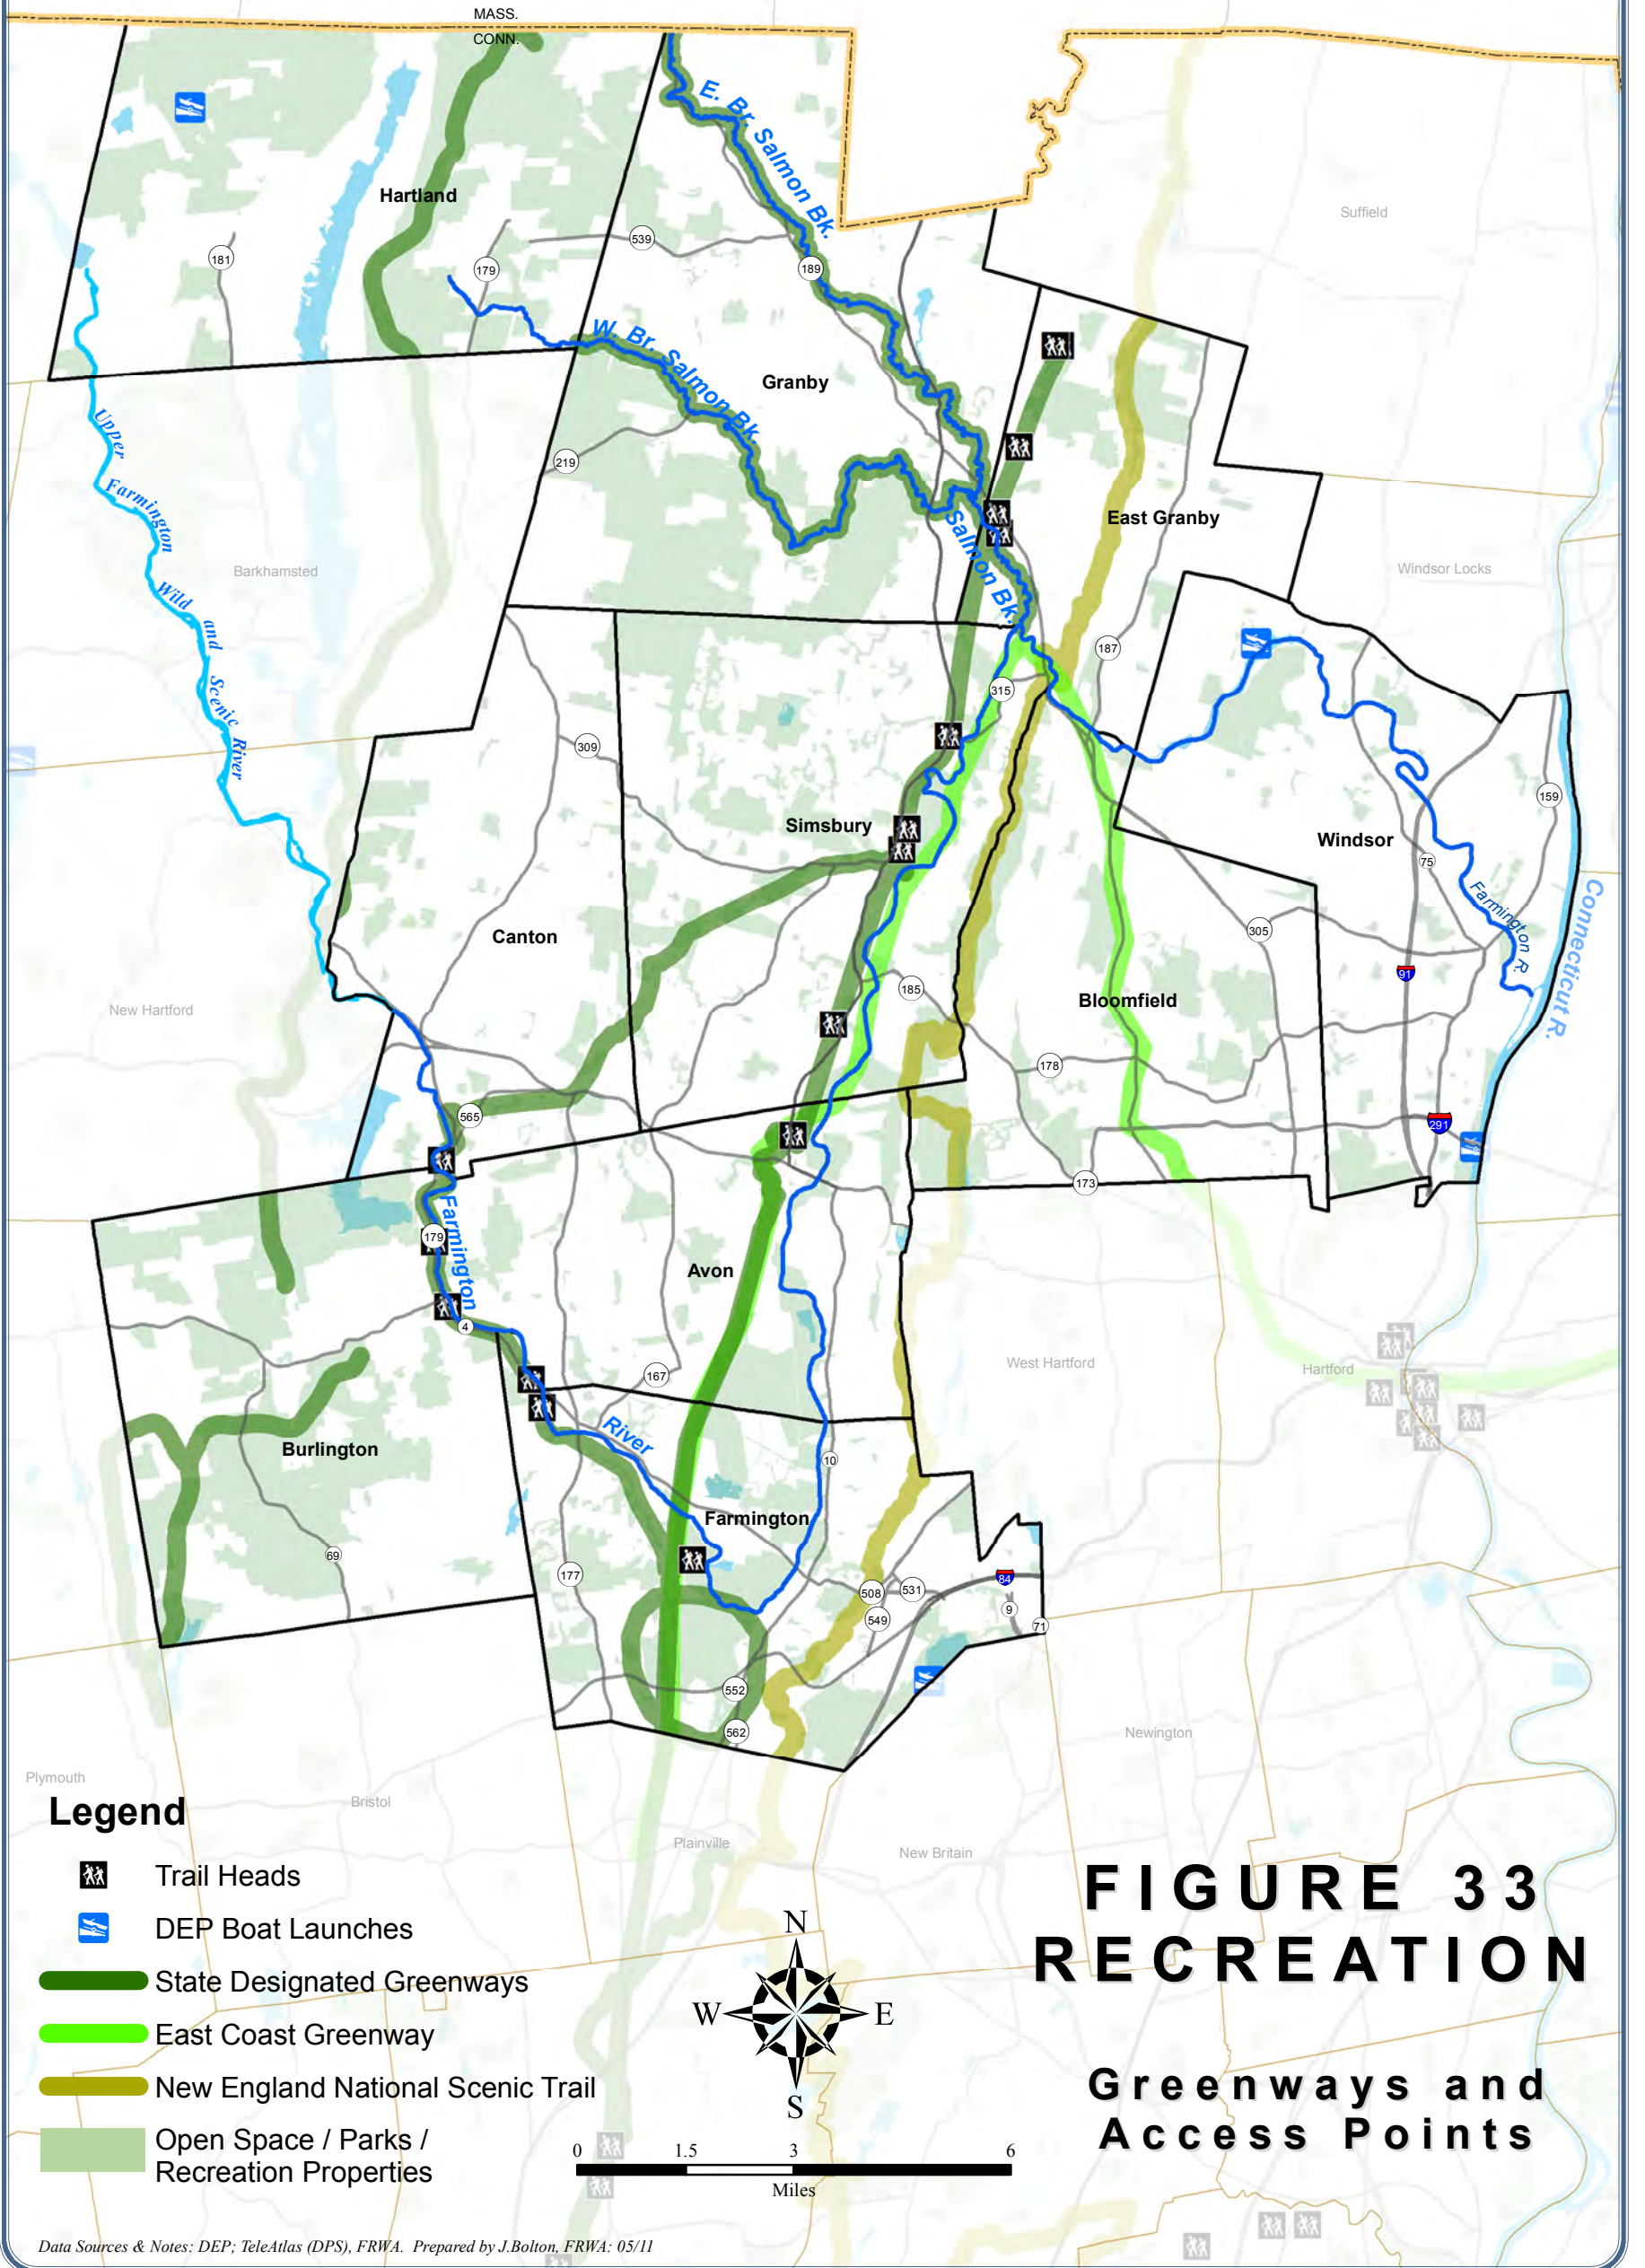

LOWER FARMINGTON RIVER / SALMON BROOK

Wild and Scenic Study

Avon, Bloomfield, Burlington, Canton, East Granby, Farmington, Granby, Hartland, Simsbury and Windsor Connecticut

Legend

- Trail Heads
- DEP Boat Launches
- State Designated Greenways
- East Coast Greenway
- New England National Scenic Trail
- Open Space / Parks / Recreation Properties

FIGURE 33 RECREATION

Greenways and Access Points